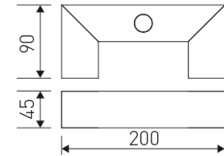

---

**Dimensions**

---

Product dimensions (mm)	200 x 90 x 45
-------------------------	---------------

---

---

**Scheme**

---

---

---

**Product**

---

Real power (W)	2 x 1,9
Real luminous flux (Lm)	214
Luminous efficiency (Lm/W)	58
Beam angle (°)	2 x (9 x 36)
Life time (h)	50000
IP	20
IK	04
Electrical class insulation	Class 1
Operating temperature	from 5°C to 30°C
Electrical feeding	220..240V, 50/60Hz
Colour	White