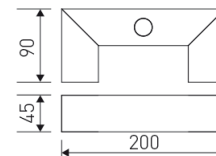

Dimensions

Product dimensions (mm)	200 x 90 x 45
-------------------------	---------------

Scheme

Scheme

Product

Real power (W)	2 x 1,9
Real luminous flux (Lm)	214
Luminous efficiency (Lm/W)	58
Beam angle (°)	2 x (9 x 36)
Life time (h)	50000
IP	20
IK	04
Electrical class insulation	Class 1
Operating temperature	from 5°C to 30°C
Electrical feeding	220..240V, 50/60Hz
Colour	White

Control gear

Control gear included	Yes
Control gear	Electronic Control Gear

Light source

Light source included	Yes
Light source	LED
Nominal power (W)	3,4
Nominal luminous flux (Lm)	304
Average life time (h)	50000
Colour temperature (K)	3000
Colour consistency (SDCM)	5
CRI	80

Item code	0KFL21-234
Product type	IN
Category	Apliques
Family	Mini Wall
Subfamily	Mini Wall Led
Materials	Luminaire body made of aluminium with plastic lenses.
Optical system	The fixture sets an optical system based on lenses which produce a double beam 9° x 36°.
Installation instructions	Luminaire designed to be wall surface mounted.