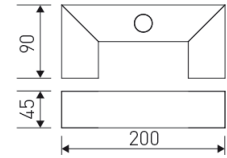

Dimensions

Product dimensions (mm)	200 x 90 x 45
-------------------------	---------------

Scheme

Product

Real power (W)	2 x 1,9
Real luminous flux (Lm)	214
Luminous efficiency (Lm/W)	58
Beam angle (°)	2 x (9 x 36)
Life time (h)	50000
IP	20
IK	04
Electrical class insulation	Class 1
Operating temperature	from 5°C to 30°C
Electrical feeding	220..240V, 50/60Hz
Colour	White

Control gear

Control gear included	Yes
Control gear	Electronic Control Gear

Light source

Light source included	Yes
Light source	LED
Nominal power (W)	3,4
Nominal luminous flux (Lm)	304
Average life time (h)	50000
Colour temperature (K)	3000
Colour consistency (SDCM)	5
CRI	80

Item code	0KFL21-234
Product type	IN
Category	Apliques
Family	Mini Wall
Subfamily	Mini Wall Led
Materials	Luminaire body made of aluminium with plastic lenses.
Optical system	The fixture sets an optical system based on lenses which produce a double beam 9° x 36°.
Installation instructions	Luminaire designed to be wall surface mounted.