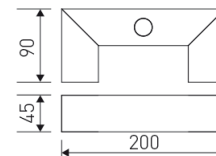

Dimensions

Product dimensions (mm)	200 x 90 x 45
-------------------------	---------------

Scheme

Product

Real power (W)	2 x 1,9
Real luminous flux (Lm)	214
Luminous efficiency (Lm/W)	58
Beam angle (°)	2 x (9 x 36)
Life time (h)	50000
IP	20
IK	04
Electrical class insulation	Class 1
Operating temperature	from 5°C to 30°C
Electrical feeding	220..240V, 50/60Hz
Colour	White

Control gear

Control gear included	Yes
Control gear	Electronic Control Gear

Light source

Light source included	Yes
Light source	LED
Nominal power (W)	3,4
Nominal luminous flux (Lm)	304
Average life time (h)	50000
Colour temperature (K)	3000
Colour consistency (SDCM)	5
CRI	80

Item code	0KFL21-234
Product type	IN
Category	Apliques
Family	Mini Wall
Subfamily	Mini Wall Led
Materials	Luminaire body made of aluminium with plastic lenses.
Optical system	The fixture sets an optical system based on lenses which produce a double beam 9° x 36°.
Installation instructions	Luminaire designed to be wall surface mounted.