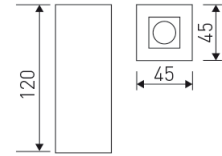

Dimensions

Product dimensions (mm)	45 x 45 x 120
Net weight (g)	300

Scheme

Scheme

Product

Real power (W)	1,7
Real luminous flux (Lm)	96
U.G.R. (%)	< 19
Luminous efficiency (Lm/W)	56
Life time (h)	60000
IP	40
IK	04
Electrical class insulation	Class 1
Operating temperature	from 5°C to 30°C
Electrical feeding	220..240V, 50/60Hz
Colour	Grey

Control gear

Control gear included	Yes
Control gear	Electronic Control Gear

Light source

Light source included	Yes
Light source	Led
Nominal power (W)	1
Nominal luminous flux (Lm)	87
Average life time (h)	83000
Colour temperature (K)	3000
Colour consistency (SDCM)	5
CRI	80