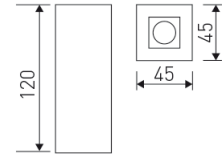

Product

Real power (W)	1,7
Real luminous flux (Lm)	96
U.G.R. (%)	< 19
Luminous efficiency (Lm/W)	56
Life time (h)	60000
IP	40
IK	04
Electrical class insulation	Class 1
Operating temperature	from 5°C to 30°C
Electrical feeding	220..240V, 50/60Hz
Colour	Grey

Control gear

Control gear included	Yes
Control gear	Electronic Control Gear

Light source

Light source included	Yes
Light source	Led
Nominal power (W)	1
Nominal luminous flux (Lm)	87
Average life time (h)	83000
Colour temperature (K)	3000
Colour consistency (SDCM)	5
CRI	80

Decorative Luminaire from the TROLL family Beryl KN LED.

DESCRIPTION

Decorative Luminaire from the TROLL family Beryl KN LED with 1,5 W, and IP40 dust and water protection class. It is made from powder coated aluminium (RAL9006 standard). Optical system based on Led lenses with different possible light distribution. The standard light distribution is achieved owing to $\pm 5^\circ \times \pm 21^\circ$ lens. It is also possible to use the symmetric light distribution of 45°. Luminary designed for accent and decorative illumination in such areas as restaurants, pubs, or cafés.

Item code	0KP1-2LED-21
Product type	IN
Category	Apliques
Family	Beryl Kn
Subfamily	Beryl KN Led
Materials	Body made from powder coated aluminium (RAL9006 standard).
Optical system	Optical system based on Led lenses with different possible light distribution.
Installation instructions	Designed to be surface mounted on ceiling.

Pictograms