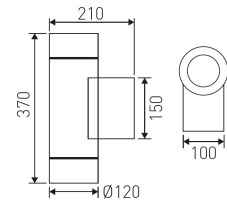

Dimensions

Product dimensions (mm)	2210 x 120 x 370
-------------------------	------------------

Scheme

Scheme

Product

Real power (W)	27
Real luminous flux (Lm)	2825
Beam angle (°)	20
Life time (h)	84000
IP	65
IK	06
Electrical class insulation	Class 1
Photobiological risk	1 - Low Risk
Operating temperature	from -25° to 30°
Electrical feeding	220..240V, 50/60Hz
Colour	Black
Energy efficiency class	A+
Diffuser	Tempered transparent glass

Control gear

Control gear included	Yes
Control gear	Electronic Control Gear
Factor de potencia	90

Light source

Light source included	Yes
Light source	Led
Nominal power (W)	12
Nominal luminous flux (Lm)	1990
Average life time (h)	84000
Colour temperature (K)	4000
Colour consistency (SDCM)	2
CRI	80

Direct / indirect light wall luminaire from the TROLL family Beryl Proof Wall.

DESCRIPTION

Direct/indirect light wall luminaire from the TROLL family Beryl Proof Wall with stable color temperature of 4000 ° K (neutral white) optimized for efficient decorative lighting of façades, porches and passageways. Designed for wall-mounted installation. Luminaire body is made of extruded aluminium with black finishes. Luminaire is IP65 and set reflectors protected with a tempered glass and angle beams of 20°. It uses two 12 W LED light source with a colour reproduction greater than 80% and a colour dispersion of 2 SMCD. Luminaire has Luminous flux of [! REAL_LUMI_FLUX] Lm, with a luminous efficiency of [! LUMINOUS_EFFICIENCY] Lm/W, consuming a total power of [! REAL_POWER] W. Luminaire useful life is 84000h (set to a flow luminous limit of 90%). Luminaire built in an electronic driver fed at mains voltage: 220-240V; 50/60 Hz.