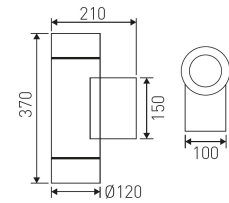

Dimensions

Product dimensions (mm)	2210 x 120 x 370
-------------------------	------------------

Scheme

Scheme

Product

Real power (W)	27
Real luminous flux (Lm)	2825
Beam angle (°)	20
Life time (h)	84000
IP	65
IK	06
Electrical class insulation	Class 1
Photobiological risk	1 - Low Risk
Operating temperature	from -25° to 30°
Electrical feeding	220..240V, 50/60Hz
Colour	Black
Energy efficiency class	A+
Diffuser	Tempered transparent glass

Control gear

Control gear included	Yes
Control gear	Electronic Control Gear
Factor de potencia	90

Light source

Light source included	Yes
Light source	Led
Nominal power (W)	12
Nominal luminous flux (Lm)	1990
Average life time (h)	84000
Colour temperature (K)	4000
Colour consistency (SDCM)	2
CRI	80

Direct / indirect light wall luminaire from the TROLL family Beryl Proof Wall.

DESCRIPTION

Direct/indirect light wall luminaire from the TROLL family Beryl Proof Wall with stable color temperature of 4000 ° K (neutral white) optimized for efficient decorative lighting of façades, porches and passageways. Designed for wall-mounted installation. Luminaire body is made of extruded aluminium with black finishes. Luminaire is IP65 and set reflectors protected with a tempered glass and angle beams of 20°. It uses two 12 W LED light source with a colour reproduction greater than 80% and a colour dispersion of 2 SMCD. Luminaire has Luminous flux of [! REAL_LUMI_FLUX] Lm, with a luminous efficiency of [! LUMINOUS_EFFICIENCY] Lm/W, consuming a total power of [! REAL_POWER] W. Luminaire useful life is 84000h (set to a flow luminous limit of 90%). Luminaire built in an electronic driver fed at mains voltage: 220-240V; 50/60 Hz.