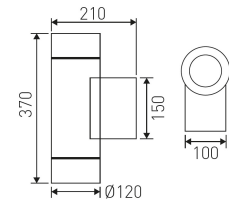

Dimensions

Product dimensions (mm)	2210 x 120 x 370
-------------------------	------------------

Scheme

Scheme

Product

Real power (W)	27
Real luminous flux (Lm)	2825
Beam angle (°)	20
Life time (h)	84000
IP	65
IK	06
Electrical class insulation	Class 1
Photobiological risk	1 - Low Risk
Operating temperature	from -25° to 30°
Electrical feeding	220..240V, 50/60Hz
Colour	Grey
Energy efficiency class	A+
Diffuser	Tempered transparent glass

Control gear

Control gear included	Yes
Control gear	Electronic Control Gear
Factor de potencia	90

Light source

Light source included	Yes
Light source	Led
Nominal power (W)	12
Nominal luminous flux (Lm)	1990
Average life time (h)	84000
Colour temperature (K)	4000
Colour consistency (SDCM)	2
CRI	80

Direct / indirect light wall luminaire from the TROLL family Beryl Proof Wall.

DESCRIPTION

Direct/indirect light wall luminaire from the TROLL family Beryl Proof Wall with stable color temperature of 4000 ° K (neutral white) optimized for efficient decorative lighting of façades, porches and passageways. Designed for wall-mounted installation. Luminaire body is made of extruded aluminium with grey finishes. Luminaire is IP65 and set reflectors protected with a tempered glass and angle beams of 20°. It uses two 12 W LED light source with a colour reproduction greater than 80% and a colour dispersion of 2 SMCD. Luminaire has Luminous flux of [! REAL_LUMI_FLUX] Lm, with a luminous efficiency of [! LUMINOUS_EFFICIENCY] Lm/W, consuming a total power of [! REAL_POWER] W. Luminaire useful life is 84000h (set to a flow luminous limit of 90%). Luminaire built in an electronic driver fed at mains voltage: 220-240V; 50/60 Hz.