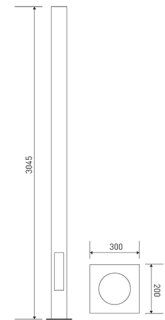

Dimensions	
Product dimensions (mm)	200 x 300 x 3000
Net weight (g)	30000

Scheme	
Scheme	

Product	
Real power (W)	25
Real luminous flux (Lm)	1453
Luminous efficiency (Lm/W)	58
Beam angle (°)	120
Life time (h)	50000
IP	65
IK	10
Electrical class insulation	Class 1
Operating temperature	from -25°C to 30°C
Electrical feeding	100..240V, 50/60Hz
Colour	Black

Control gear	
Control gear included	Yes
Control gear	Electronic Control Gear

Light source	
Light source included	Yes
Light source	Led
Nominal power (W)	26
Nominal luminous flux (Lm)	3000
Average life time (h)	50000
Colour temperature (K)	4000
CRI	80

Item code	0L1SL30APCY
Product type	OUT
Category	Poles
Family	Filar
Subfamily	Filar Led
Materials	Luminaire body made of aluminium, diffuser tube of acrylic satin
Optical system	Luminary is equipped with LED panel of high luminous efficacy which provides 3000 lm (the color temperature of diodes is 4000 K) with an satin acrylic diffuser.
Installation instructions	Luminaire designed to be installed fixed to the floor as a pole Fixture.