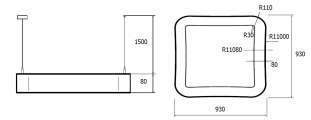

Dimensions

Product dimensions (mm) 930 x 930 x 80

Scheme

Scheme

Product

Real power (W)	92
Real luminous flux (Lm)	6178
Luminous efficiency (Lm/W)	67
Beam angle (°)	110
Life time (h)	60000 (L80B10)
IP	40
IK	04
Electrical class insulation	Class 1
Photobiological risk	0 - Exempt
Operating temperature	from 5° C to 30° C
Electrical feeding	220..240V, 50/60Hz
Colour	White
Energy efficiency class	A
Diffuser	PMMA opal diffuser

Control gear

Control gear included	Yes
Control gear	Electronic Control Gear
Factor de potencia	95

Light source

Light source included	Yes
Light source	Led
Nominal power (W)	86
Nominal luminous flux (Lm)	11880
Average life time (h)	60000
Colour temperature (K)	4000
Colour consistency (SDCM)	2
CRI	80