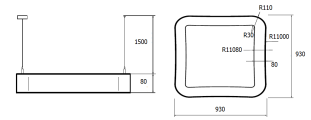

Dimensions

Product dimensions (mm) 930 x 930 x 80

Scheme

Scheme

Product

Real power (W)	50
Real luminous flux (Lm)	3090
Luminous efficiency (Lm/W)	62
Beam angle (°)	110
Life time (h)	60000 (L80B10)
IP	40
IK	04
Electrical class insulation	Class 1
Photobiological risk	0 - Exempt
Operating temperature	from 5° C to 30° C
Electrical feeding	220..240V, 50/60Hz
Colour	White
Energy efficiency class	A
Diffuser	PMMA opal diffuser

Control gear

Control gear included	Yes
Control gear	Electronic Control Gear
Factor de potencia	95

Light source

Light source included	Yes
Light source	Led
Nominal power (W)	47
Nominal luminous flux (Lm)	5940
Average life time (h)	60000
Colour temperature (K)	4000
Colour consistency (SDCM)	2
CRI	80