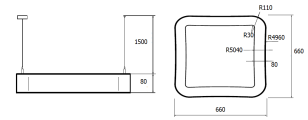

Dimensions

Product dimensions (mm) 660 x 660 x 80

Scheme

Scheme

Product

Real power (W)	32
Real luminous flux (Lm)	2060
Luminous efficiency (Lm/W)	64,4
Beam angle (°)	110
Life time (h)	60000 (L80B10)
IP	40
IK	04
Electrical class insulation	Class 1
Photobiological risk	0 - Exempt
Operating temperature	from 5° C to 30° C
Electrical feeding	220..240V, 50/60Hz
Colour	White
Energy efficiency class	A
Diffuser	PMMA opal diffuser

Control gear

Control gear included	Yes
Control gear	Electronic Control Gear
Factor de potencia	95

Light source

Light source included	Yes
Light source	Led
Nominal power (W)	30
Nominal luminous flux (Lm)	3960
Average life time (h)	60000
Colour temperature (K)	4000
Colour consistency (SDCM)	2
CRI	80