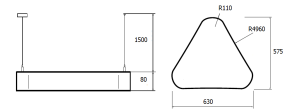

Image not found or type unknown

Dimensions

Product dimensions (mm)	630 x 575 x 80
-------------------------	----------------

Scheme

Scheme

Product

Real power (W)	55
Real luminous flux (Lm)	3603
Luminous efficiency (Lm/W)	65,5
Beam angle (°)	115
Life time (h)	60000 (L80B10)
IP	20
IK	04
Electrical class insulation	Class 1
Photobiological risk	0 - Exempt
Operating temperature	from 5° C to 30° C
Electrical feeding	220..240V, 50/60Hz
Colour	White
Energy efficiency class	A
Diffuser	PMMA opal diffuser

Control gear

Control gear included	Yes
Control gear	Electronic Control Gear
Factor de potencia	95

Light source

Light source included	Yes
Light source	Led
Nominal power (W)	52,5
Nominal luminous flux (Lm)	6930
Average life time (h)	60000
Colour temperature (K)	4000
Colour consistency (SDCM)	2
CRI	80

Item code	0STSPE60W219Z
Product type	IN
Category	Architectural
Family	Artshape
Subfamily	Artshape Three
Materials	Body is made of thin-walled aluminium profile finish in white. However other different finishes are possible according to RAL colour range.
Optical system	Artshape build-in highly efficient LED light sources. Luminaire offers various options of luminous flux and colour temperature are available under request. Emitting Surface is made of material with very good light diffusion parameters.
Installation instructions	Luminaire has been designed to be suspended (1,5 m suspension set included). Versions for ceiling surface installation are possible on demand.