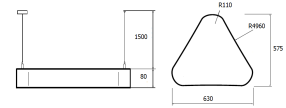

Image not found or type unknown

Dimensions

Product dimensions (mm)	630 x 575 x 80
-------------------------	----------------

Scheme

Scheme

Product

Real power (W)	55
Real luminous flux (Lm)	3603
Luminous efficiency (Lm/W)	65,5
Beam angle (°)	115
Life time (h)	60000 (L80B10)
IP	20
IK	04
Electrical class insulation	Class 1
Photobiological risk	0 - Exempt
Operating temperature	from 5° C to 30° C
Electrical feeding	220..240V, 50/60Hz
Colour	White
Energy efficiency class	A
Diffuser	PMMA opal diffuser

Control gear

Control gear included	Yes
Control gear	Electronic Control Gear
Factor de potencia	95

Light source

Light source included	Yes
Light source	Led
Nominal power (W)	52,5
Nominal luminous flux (Lm)	6930
Average life time (h)	60000
Colour temperature (K)	4000
Colour consistency (SDCM)	2
CRI	80