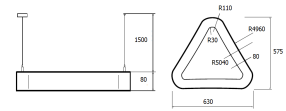

#### Dimensions

Product dimensions (mm)	630 x 575 x 80
-------------------------	----------------

#### Product

Real power (W)	25
Real luminous flux (Lm)	1544
Luminous efficiency (Lm/W)	62
Beam angle (°)	110
Life time (h)	60000 (L80B10)
IP	40
IK	04
Electrical class insulation	Class 1
Photobiological risk	0 - Exempt
Operating temperature	from 5° C to 30° C
Electrical feeding	220..240V, 50/60Hz
Colour	White
Energy efficiency class	A
Diffuser	PMMA opal diffuser