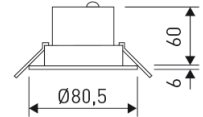

---

**Dimensions**

---

Product dimensions (mm)	ø80,5 x 60
Packing dimensions (mm)	90 x 90 x 90
Net weight (g)	240
Gross weight (Kg)	0,27
Drilling hole (mm)	Ø70

---

---

**Scheme**

---

---

**Product**

---

Real power (W)	7,5
Real luminous flux (Lm)	420
Luminous efficiency (Lm/W)	56,0
Beam angle (°)	50
Life time (h)	50000
IP	65/20
Electrical class insulation	Class 2
Operating temperature	from -20° C to 35° C
Electrical feeding	220..240V, 50/60Hz
Colour	White
Energy efficiency class	A