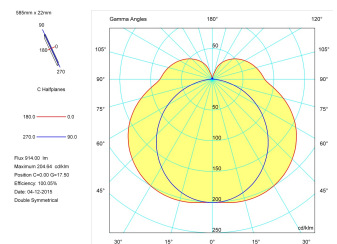

Photometry

Photometry

Accessories

Decorative LED batten from the TROLL family Ledline.

DESCRIPTION

Decorative LED batten from the TROLL family Ledline setting an advanced and innovative thermal balance system through passive dissipation with stable colour temperature of 3000° K (warm white) optimised to be used as lighting small spaces such as furniture and shelves. Designed for wall or ceiling surface mounted. Luminaire body made of extruded synthetic material finished in white. Luminaire built-in a Polycarbonate opal diffuser with an angle beam of 105°. Luminaire sets a 10 W LED source with CRI higher than 80 % and a chromatic dispersion lower than 3 SMCD. Fixture has a luminous flux of 914 Lm, with an efficiency of 91,4 Lm/W and a total consumption of 10 W. The average life for the luminaire is 25000 h (stabilised at a minimum flux of 70 % from the original). Luminaire built-in an auxiliary gear ON/OFF fed at 220-240V; 50/60 Hz.

Item code	11.0200.0610.30
Product type	IN
Category	Surface Linears
Family	Battens
Subfamily	Ledline
Materials	Luminaire body made of extruded synthetic material.
Optical system	Luminaire built-in a Polycarbonate opal diffuser.
Installation instructions	Luminaire designed for wall or ceiling surface mounted.
Pictograms