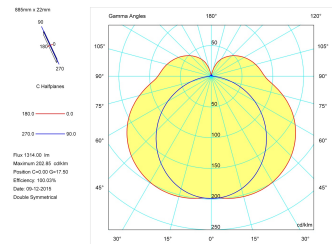

Photometry

Photometry

Accessories

Decorative LED batten from the TROLL family Ledline.

DESCRIPTION

Decorative LED batten from the TROLL family Ledline setting an advanced and innovative thermal balance system through passive dissipation with stable colour temperature of 3000° K (warm white) optimised to be used as lighting small spaces such as furniture and shelves. Designed for wall or ceiling surface mounted. Luminaire body made of extruded synthetic material finished in white. Luminaire built-in a Polycarbonate opal diffuser with an angle beam of 105°. Luminaire sets a 15 W LED source with CRI higher than 80 % and a chromatic dispersion lower than 3 SMCD. Fixture has a luminous flux of 1314 Lm, with an efficiency of 87,6 Lm/W and a total consumption of 15 W. The average life for the luminaire is 25000 h (stabilised at a minimum flux of 70 % from the original). Luminaire built-in an auxiliary gear ON/OFF fed at 220-240V; 50/60 Hz.

Item code	11.0200.0915.30
Product type	IN
Category	Surface Linears
Family	Battens
Subfamily	Ledline
Materials	Luminaire body made of extruded synthetic material.
Optical system	Luminaire built-in a Polycarbonate opal diffuser.
Installation instructions	Luminaire designed for wall or ceiling surface mounted.
Pictograms