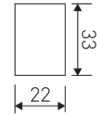

#### Dimensions

Product dimensions (mm) 22 x 885 x 33