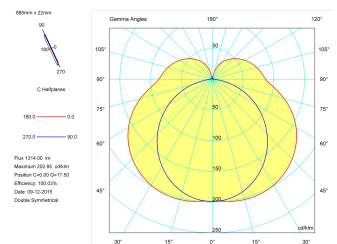

#### Product

Real power (W)	15
Real luminous flux (Lm)	1314
Luminous efficiency (Lm/W)	87,6
Beam angle (°)	105
Life time (h)	25000
IP	20
Electrical class insulation	Class 1
Operating temperature	from -20°C to 35°C
Electrical feeding	220..240V, 50/60Hz
Colour	Brilliant White
Energy efficiency class	A

#### Photometry