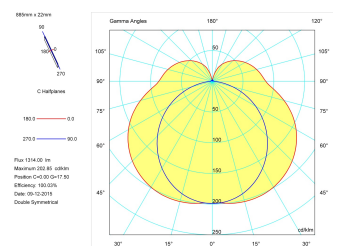

Photometry

Photometry

Accessories

Decorative LED batten from the TROLL family Ledline.

DESCRIPTION

Decorative LED batten from the TROLL family Ledline setting an advanced and innovative thermal balance system through passive dissipation with stable colour temperature of 3000° K (warm white) optimised to be used as lighting small spaces such as furniture and shelves. Designed for wall or ceiling surface mounted. Luminaire body made of extruded synthetic material finished in white. Luminaire built-in a Polycarbonate opal diffuser with an angle beam of 105°. Luminaire sets a 15 W LED source with CRI higher than 80 % and a chromatic dispersion lower than 3 SMCD. Fixture has a luminous flux of 1314 Lm, with an efficiency of 87,6 Lm/W and a total consumption of 15 W. The average life for the luminaire is 25000 h (stabilised at a minimum flux of 70 % from the original). Luminaire built-in an auxiliary gear ON/OFF fed at 220-240V; 50/60 Hz.

Item code	11.0200.0915.30
Product type	IN
Category	Surface Linears
Family	Battens
Subfamily	Ledline
Materials	Luminaire body made of extruded synthetic material.
Optical system	Luminaire built-in a Polycarbonate opal diffuser.
Installation instructions	Luminaire designed for wall or ceiling surface mounted.
Pictograms