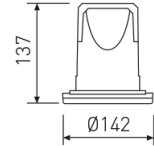

Dimensions

Product dimensions (mm)	Ø142 x 137
Drilling hole (mm)	Ø125

Scheme

Scheme

Product

Real power (W)	15
Real luminous flux (Lm)	1211
Luminous efficiency (Lm/W)	80,7
Beam angle (°)	30
Life time (h)	50000
IP	65
IK	6
Electrical class insulation	Class 2
Operating temperature	from -20°C to 35°C
Electrical feeding	220..240V, 50/60Hz
Colour	White
Energy efficiency class	A

Control gear

Control gear included	Yes
Control gear	Electronic Control Gear
Factor de potencia	0,98

Light source

Light source included	Yes
Light source	Led
Nominal power (W)	13,5
Nominal luminous flux (Lm)	1393
Colour temperature (K)	3000
CRI	80

Item code	11.0460.8300.33
Product type	OUT
Category	Recessed
Family	Num
Subfamily	Num
Materials	Body built in die-cast aluminium with frontal tempered glass and stainless steel fixing screws.
Optical system	Luminaire built-in a high efficiency faceted reflector made of high purity aluminium.
Installation instructions	Luminaire designed for
Pictograms	 