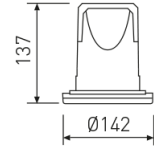

Dimensions

Product dimensions (mm)	Ø142 x 137
Drilling hole (mm)	Ø125

Scheme

Scheme

Product

Real power (W)	15
Real luminous flux (Lm)	1359
Luminous efficiency (Lm/W)	90,6
Beam angle (°)	30
Life time (h)	50000
IP	65
IK	6
Electrical class insulation	Class 2
Operating temperature	from -20°C to 35°C
Electrical feeding	220..240V, 50/60Hz
Colour	White
Energy efficiency class	A+

Control gear

Control gear included	Yes
Control gear	Electronic Control Gear
Factor de potencia	0,98

Light source

Light source included	Yes
Light source	Led
Nominal power (W)	13,5
Nominal luminous flux (Lm)	1563
Colour temperature (K)	4000
CRI	80

Item code	11.0460.8400.33
Product type	OUT
Category	Recessed
Family	Num
Subfamily	Num
Materials	Body built in die-cast aluminium with frontal tempered glass and stainless steel fixing screws.
Optical system	Luminaire built-in a high efficiency faceted reflector made of high purity aluminium.
Installation instructions	Luminaire designed for ceiling recessed installation.
Pictograms	 