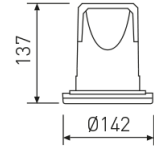

Dimensions

Product dimensions (mm)	Ø142 x 137
Drilling hole (mm)	Ø125

Scheme

Scheme

Product

Real power (W)	15
Real luminous flux (Lm)	1329
Luminous efficiency (Lm/W)	88,6
Beam angle (°)	60
Life time (h)	50000
IP	65
IK	6
Electrical class insulation	Class 2
Operating temperature	from -20°C to 35°C
Electrical feeding	220..240V, 50/60Hz
Colour	White
Energy efficiency class	A+

Control gear

Control gear included	Yes
Control gear	Electronic Control Gear
Factor de potencia	0,98

Light source

Light source included	Yes
Light source	Led
Nominal power (W)	13,5
Nominal luminous flux (Lm)	1528
Colour temperature (K)	4000
CRI	80

Item code	11.0460.8401.33
Product type	OUT
Category	Recessed
Family	Num
Subfamily	Num
Materials	Body built in die-cast aluminium with frontal tempered glass and stainless steel fixing screws.
Optical system	Luminaire built-in a high efficiency faceted reflector made of high purity aluminium.
Installation instructions	Luminaire designed for ceiling recessed installation.
Pictograms	 