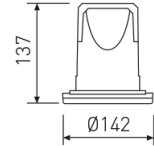

Dimensions

Product dimensions (mm)	Ø142 x 137
Drilling hole (mm)	Ø125

Scheme

Scheme

Product

Real power (W)	15
Real luminous flux (Lm)	1329
Luminous efficiency (Lm/W)	88,6
Beam angle (°)	60
Life time (h)	50000
IP	65
IK	6
Electrical class insulation	Class 2
Operating temperature	from -20°C to 35°C
Electrical feeding	220..240V, 50/60Hz
Colour	White
Energy efficiency class	A+

Control gear

Control gear included	Yes
Control gear	Electronic Control Gear
Factor de potencia	0,98

Light source

Light source included	Yes
Light source	Led
Nominal power (W)	13,5
Nominal luminous flux (Lm)	1528
Colour temperature (K)	4000
CRI	80

Item code	11.0460.8401.33
Product type	OUT
Category	Recessed
Family	Num
Subfamily	Num
Materials	Body built in die-cast aluminium with frontal tempered glass and stainless steel fixing screws.
Optical system	Luminaire built-in a high efficiency faceted reflector made of high purity aluminium.
Installation instructions	Luminaire designed for ceiling recessed installation.