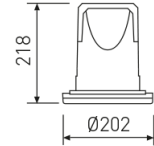

Dimensions

Product dimensions (mm)	Ø202 x 218
Drilling hole (mm)	Ø182

Scheme

Scheme

Product

Real power (W)	28
Real luminous flux (Lm)	2505
Luminous efficiency (Lm/W)	89,5
Beam angle (°)	30
Life time (h)	50000
IP	65
IK	6
Electrical class insulation	Class 2
Operating temperature	from -20°C to 35°C
Electrical feeding	220..240V, 50/60Hz
Colour	White
Energy efficiency class	A+

Control gear

Control gear included	Yes
Control gear	Electronic Control Gear
Factor de potencia	0,98

Light source

Light source included	Yes
Light source	Led
Nominal power (W)	25,7
Nominal luminous flux (Lm)	2881
Colour temperature (K)	4000
CRI	80

Round format fix downlight from the TROLL family Num.

DESCRIPTION

Round format fix downlight from the TROLL family Num setting an advanced and innovative thermal balance system through passive dissipation with stable colour temperature of 4000° K (neutral white) optimised to be used as lighting of areas where waterproof features were required such as wet areas, clean rooms or outdoor porches. Designed for ceiling recessed installation. Body built in die-cast aluminium with frontal tempered glass and stainless steel fixing screws finished in white. Luminaire is IP65. Luminaire built-in a high efficiency faceted reflector made of high purity aluminium with an angle beam of 30°. Luminaire sets a 30 W LED source with CRI higher than 85 % and a chromatic dispersion lower than 3 SMCD. Fixture has a luminous flux of 2505 Lm, with an efficiency of 89,5 Lm/W and a total consumption of 28 W. The average life for the luminaire is 50000 h (stabilised at a minimum flux of 70 % from the original). Luminaire built-in an auxiliary gear ON/OFF fed at 220-240V; 50/60 Hz.