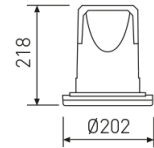

Dimensions

Product dimensions (mm)	Ø202 x 218
Drilling hole (mm)	Ø182

Scheme

Scheme

Product

Real power (W)	28
Real luminous flux (Lm)	2505
Luminous efficiency (Lm/W)	89,5
Beam angle (°)	30
Life time (h)	50000
IP	65
IK	6
Electrical class insulation	Class 2
Operating temperature	from -20°C to 35°C
Electrical feeding	220..240V, 50/60Hz
Colour	White
Energy efficiency class	A+

Control gear

Control gear included	Yes
Control gear	Electronic Control Gear
Factor de potencia	0,98

Light source

Light source included	Yes
Light source	Led
Nominal power (W)	25,7
Nominal luminous flux (Lm)	2881
Colour temperature (K)	4000
CRI	80

Round format fix downlight from the TROLL family Num.

DESCRIPTION

Round format fix downlight from the TROLL family Num setting an advanced and innovative thermal balance system through passive dissipation with stable colour temperature of 4000° K (neutral white) optimised to be used as lighting of areas where waterproof features were required such as wet areas, clean rooms or outdoor porches. Designed for ceiling recessed installation. Body built in die-cast aluminium with frontal tempered glass and stainless steel fixing screws finished in white. Luminaire is IP65. Luminaire built-in a high efficiency faceted reflector made of high purity aluminium with an angle beam of 30°. Luminaire sets a 30 W LED source with CRI higher than 85 % and a chromatic dispersion lower than 3 SMCD. Fixture has a luminous flux of 2505 Lm, with an efficiency of 89,5 Lm/W and a total consumption of 28 W. The average life for the luminaire is 50000 h (stabilised at a minimum flux of 70 % from the original). Luminaire built-in an auxiliary gear ON/OFF fed at 220-240V; 50/60 Hz.