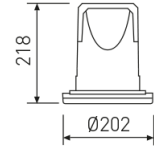

Dimensions

Product dimensions (mm)	Ø202 x 218
Drilling hole (mm)	Ø182

Scheme

Scheme

Product

Real power (W)	28
Real luminous flux (Lm)	2505
Luminous efficiency (Lm/W)	89,5
Beam angle (°)	30
Life time (h)	50000
IP	65
IK	6
Electrical class insulation	Class 2
Operating temperature	from -20°C to 35°C
Electrical feeding	220..240V, 50/60Hz
Colour	White
Energy efficiency class	A+

Control gear

Control gear included	Yes
Control gear	Electronic Control Gear
Factor de potencia	0,98

Light source

Light source included	Yes
Light source	Led
Nominal power (W)	25,7
Nominal luminous flux (Lm)	2881
Colour temperature (K)	4000
CRI	80

Round format fix downlight from the TROLL family Num.

DESCRIPTION

Round format fix downlight from the TROLL family Num setting an advanced and innovative thermal balance system through passive dissipation with stable colour temperature of 4000° K (neutral white) optimised to be used as lighting of areas where waterproof features were required such as wet areas, clean rooms or outdoor porches. Designed for ceiling recessed installation. Body built in die-cast aluminium with frontal tempered glass and stainless steel fixing screws finished in white. Luminaire is IP65. Luminaire built-in an high efficiency faceted reflector made of high purity aluminium with an angle beam of 30°. Luminaire sets a 30 W LED source with CRI higher than 85 % and a chromatic dispersion lower than 3 SMCD. Fixture has a luminous flux of 2505 Lm, with an efficiency of 89,5 Lm/W and a total consumption of 28 W. The average life for the luminaire is 50000 h (stabilised at a minimum flux of 70 % from the original). Luminaire built-in an auxiliary gear ON/OFF fed at 220-240V; 50/60 Hz.