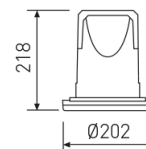

Dimensions

Product dimensions (mm)	Ø202 x 218
Drilling hole (mm)	Ø182

Scheme

Scheme

Product

Real power (W)	28
Real luminous flux (Lm)	2505
Luminous efficiency (Lm/W)	89,5
Beam angle (°)	30
Life time (h)	50000
IP	65
IK	6
Electrical class insulation	Class 2
Operating temperature	from -20°C to 35°C
Electrical feeding	220..240V, 50/60Hz
Colour	White
Energy efficiency class	A+

Control gear

Control gear included	Yes
Control gear	Electronic Control Gear
Factor de potencia	0,98

Light source

Light source included	Yes
Light source	Led
Nominal power (W)	25,7
Nominal luminous flux (Lm)	2881
Colour temperature (K)	4000
CRI	80

Round format fix downlight from the TROLL family Num.

DESCRIPTION

Round format fix downlight from the TROLL family Num setting an advanced and innovative thermal balance system through passive dissipation with stable colour temperature of 4000° K (neutral white) optimised to be used as lighting of areas where waterproof features were required such as wet areas, clean rooms or outdoor porches. Designed for ceiling recessed installation. Body built in die-cast aluminium with frontal tempered glass and stainless steel fixing screws finished in white. Luminaire is IP65. Luminaire built-in a high efficiency faceted reflector made of high purity aluminium with an angle beam of 30°. Luminaire sets a 30 W LED source with CRI higher than 85 % and a chromatic dispersion lower than 3 SMCD. Fixture has a luminous flux of 2505 Lm, with an efficiency of 89,5 Lm/W and a total consumption of 28 W. The average life for the luminaire is 50000 h (stabilised at a minimum flux of 70 % from the original). Luminaire built-in an auxiliary gear ON/OFF fed at 220-240V; 50/60 Hz.