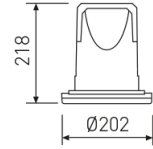

Dimensions

Product dimensions (mm)	Ø202 x 218
Drilling hole (mm)	Ø182

Scheme

Scheme

Product

Real power (W)	28
Real luminous flux (Lm)	2451
Luminous efficiency (Lm/W)	87,5
Beam angle (°)	60
Life time (h)	50000
IP	65
IK	6
Electrical class insulation	Class 2
Operating temperature	from -20°C to 35°C
Electrical feeding	220..240V, 50/60Hz
Colour	White
Energy efficiency class	A+

Control gear

Control gear included	Yes
Control gear	Electronic Control Gear
Factor de potencia	0,98

Light source

Light source included	Yes
Light source	Led
Nominal power (W)	25,7
Nominal luminous flux (Lm)	2819
Colour temperature (K)	4000
CRI	80

Round format fix downlight from the TROLL family Num.

DESCRIPTION

Round format fix downlight from the TROLL family Num setting an advanced and innovative thermal balance system through passive dissipation with stable colour temperature of 4000° K (neutral white) optimised to be used as lighting of areas where waterproof features were required such as wet areas, clean rooms or outdoor porches. Designed for ceiling recessed installation. Body built in die-cast aluminium with frontal tempered glass and stainless steel fixing screws finished in white. Luminaire is IP65. Luminaire built-in an high efficiency faceted reflector made of high purity aluminium with an angle beam of 60°. Luminaire sets a 30 W LED source with CRI higher than 85 % and a chromatic dispersion lower than 3 SMCD. Fixture has a luminous flux of 2451 Lm, with an efficiency of 87,5 Lm/W and a total consumption of 28 W. The average life for the luminaire is 50000 h (stabilised at a minimum flux of 70 % from the original). Luminaire built-in an auxiliary gear ON/OFF fed at 220-240V; 50/60 Hz.