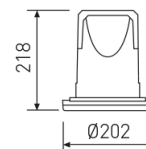

Dimensions

Product dimensions (mm)	Ø202 x 218
Drilling hole (mm)	Ø182

Scheme

Scheme

Product

Real power (W)	28
Real luminous flux (Lm)	2451
Luminous efficiency (Lm/W)	87,5
Beam angle (°)	60
Life time (h)	50000
IP	65
IK	6
Electrical class insulation	Class 2
Operating temperature	from -20°C to 35°C
Electrical feeding	220..240V, 50/60Hz
Colour	White
Energy efficiency class	A+

Control gear

Control gear included	Yes
Control gear	Electronic Control Gear
Factor de potencia	0,98

Light source

Light source included	Yes
Light source	Led
Nominal power (W)	25,7
Nominal luminous flux (Lm)	2819
Colour temperature (K)	4000
CRI	80

Round format fix downlight from the TROLL family Num.

DESCRIPTION

Round format fix downlight from the TROLL family Num setting an advanced and innovative thermal balance system through passive dissipation with stable colour temperature of 4000° K (neutral white) optimised to be used as lighting of areas where waterproof features were required such as wet areas, clean rooms or outdoor porches. Designed for ceiling recessed installation. Body built in die-cast aluminium with frontal tempered glass and stainless steel fixing screws finished in white. Luminaire is IP65. Luminaire built-in an high efficiency faceted reflector made of high purity aluminium with an angle beam of 60°. Luminaire sets a 30 W LED source with CRI higher than 85 % and a chromatic dispersion lower than 3 SMCD. Fixture has a luminous flux of 2451 Lm, with an efficiency of 87,5 Lm/W and a total consumption of 28 W. The average life for the luminaire is 50000 h (stabilised at a minimum flux of 70 % from the original). Luminaire built-in an auxiliary gear ON/OFF fed at 220-240V; 50/60 Hz.