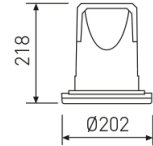

Dimensions

Product dimensions (mm)	Ø202 x 218
Drilling hole (mm)	Ø182

Scheme

Scheme

Product

Real power (W)	28
Real luminous flux (Lm)	2451
Luminous efficiency (Lm/W)	87,5
Beam angle (°)	60
Life time (h)	50000
IP	65
IK	6
Electrical class insulation	Class 2
Operating temperature	from -20°C to 35°C
Electrical feeding	220..240V, 50/60Hz
Colour	White
Energy efficiency class	A+

Control gear

Control gear included	Yes
Control gear	Electronic Control Gear
Factor de potencia	0,98

Light source

Light source included	Yes
Light source	Led
Nominal power (W)	25,7
Nominal luminous flux (Lm)	2819
Colour temperature (K)	4000
CRI	80

Round format fix downlight from the TROLL family Num.

DESCRIPTION

Round format fix downlight from the TROLL family Num setting an advanced and innovative thermal balance system through passive dissipation with stable colour temperature of 4000° K (neutral white) optimised to be used as lighting of areas where waterproof features were required such as wet areas, clean rooms or outdoor porches. Designed for ceiling recessed installation. Body built in die-cast aluminium with frontal tempered glass and stainless steel fixing screws finished in white. Luminaire is IP65. Luminaire built-in an high efficiency faceted reflector made of high purity aluminium with an angle beam of 60°. Luminaire sets a 30 W LED source with CRI higher than 85 % and a chromatic dispersion lower than 3 SMCD. Fixture has a luminous flux of 2451 Lm, with an efficiency of 87,5 Lm/W and a total consumption of 28 W. The average life for the luminaire is 50000 h (stabilised at a minimum flux of 70 % from the original). Luminaire built-in an auxiliary gear ON/OFF fed at 220-240V; 50/60 Hz.