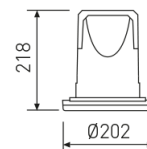

Dimensions

Product dimensions (mm)	Ø202 x 218
Drilling hole (mm)	Ø182

Scheme

Scheme

Product

Real power (W)	28
Real luminous flux (Lm)	2451
Luminous efficiency (Lm/W)	87,5
Beam angle (°)	60
Life time (h)	50000
IP	65
IK	6
Electrical class insulation	Class 2
Operating temperature	from -20°C to 35°C
Electrical feeding	220..240V, 50/60Hz
Colour	White
Energy efficiency class	A+

Control gear

Control gear included	Yes
Control gear	Electronic Control Gear
Factor de potencia	0,98

Light source

Light source included	Yes
Light source	Led
Nominal power (W)	25,7
Nominal luminous flux (Lm)	2819
Colour temperature (K)	4000
CRI	80

Round format fix downlight from the TROLL family Num.

DESCRIPTION

Round format fix downlight from the TROLL family Num setting an advanced and innovative thermal balance system through passive dissipation with stable colour temperature of 4000° K (neutral white) optimised to be used as lighting of areas where waterproof features were required such as wet areas, clean rooms or outdoor porches. Designed for ceiling recessed installation. Body built in die-cast aluminium with frontal tempered glass and stainless steel fixing screws finished in white. Luminaire is IP65. Luminaire built-in a high efficiency faceted reflector made of high purity aluminium with an angle beam of 60°. Luminaire sets a 30 W LED source with CRI higher than 85 % and a chromatic dispersion lower than 3 SMCD. Fixture has a luminous flux of 2451 Lm, with an efficiency of 87,5 Lm/W and a total consumption of 28 W. The average life for the luminaire is 50000 h (stabilised at a minimum flux of 70 % from the original). Luminaire built-in an auxiliary gear ON/OFF fed at 220-240V; 50/60 Hz.