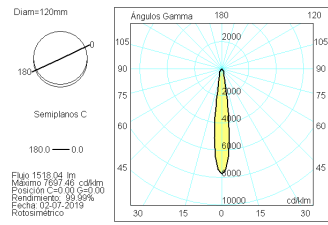

Photometry

Accessories

11.1426.0001.04

Honeycomb antiglaring accessory for Lumbo spotlight.