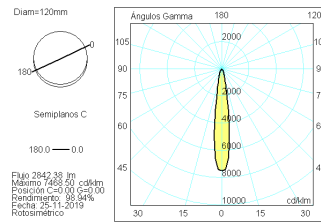

Photometry

Accessories

11.1426.0001.04

Honeycomb antiglaring accessory for Lumbo spotlight.