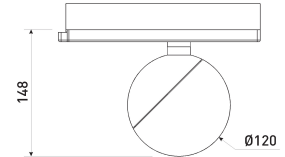

Dimensions	
Product dimensions (mm)	ø120 x 148
Packing dimensions (mm)	270 x 145 x 120
Net weight (g)	1010
Gross weight (Kg)	1,200

Scheme	
Scheme	

### DESCRIPTION

Spherical spotlight from the TROLL family Lumbo setting an advanced and innovative thermal balance system through passive dissipation with stable colour temperature of 3000° K (warm white) optimized to be used as general & accent lighting for commercial areas shop-windows and different indoor spaces. Designed for installation on the TROLL triphasic track. Body built in Die-cast aluminium painted in black. Luminaire built-in a reflector made of high high vacuum aluminised polycarbonate with an angle beam of 15°. Luminaire sets a 28 W LED source with CRI higher than 90 % and a chromatic dispersion lower than 3 SDCM. Luminaire sets a ball joint system which allows rotation 355° and tilting 90°. Fixture has a luminous flux of 3128 Lm, with an efficiency of 99,3 Lm/W and a total consumption of 31 W. The average life for the luminaire is 50000 h (established at a minimum flux of 70 % from the original). Luminaire built-in an auxiliary gear ON/OFF fed at 220-240V; 50/60 Hz hidden into the track adapter.

Product	
Real power (W)	31
Real luminous flux (Lm)	3128
Luminous efficiency (Lm/W)	99,3
Beam angle (°)	15
Life time (h)	50000
IP	20
Electrical class insulation	Class 1
Operating temperature	from -20°C to 35°C
Electrical feeding	220..240V, 50/60Hz
Colour	Black
Energy efficiency class	A+