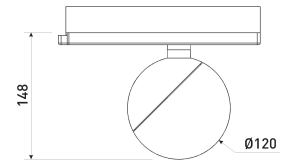

Spherical spotlight from the TROLL family Lumbo.

DESCRIPTION

Spherical spotlight from the TROLL family Lumbo setting an advanced and innovative thermal balance system through passive dissipation with stable colour temperature of 4000° K (neutral white) optimized to be used as general & accent lighting for commercial areas shop-windows and different indoor spaces. Designed for Installation on the TROLL triphasic track. Body built in Die-cast aluminium painted in ceramic white. Luminaire built-in an reflector made of high high vacuum aluminised polycarbonate with an angle beam of 15°. Luminaire sets a 28 W LED source with CRI higher than 90 % and a chromatic dispersion lower than 3 SDCM. Luminaire sets a ball joint system which allows rotation 355° and tilting 90°. Fixture has a luminous flux of 3378 Lm, with an efficiency of 107,2 Lm/W and a total consumption of 31 W. The average life for the luminaire is 50000 h (established at a minimum flux of 70 % from the original). Luminaire built-in an auxiliary gear ON/OFF fed at 220-240V; 50/60 Hz hidden into the track adapter.

Item code	11.1426.3411.63
Product type	IN
Category	Tracklights
Family	Lumbo
Subfamily	Lumbo
Materials	Body built in Die-cast aluminium.
Optical system	Luminaire built-in an reflector made of high high vacuum aluminised polycarbonate.
Installation instructions	Luminaire designed for Installation on the TROLL triphasic track.
Pictograms	

Product

Real power (W)	31
Real luminous flux (Lm)	3378
Luminous efficiency (Lm/W)	107,2
Beam angle (°)	15
Life time (h)	50000
IP	20
Electrical class insulation	Class 1
Operating temperature	from -20°C to 35°C
Electrical feeding	220..240V, 50/60Hz
Colour	Ceramic white
Energy efficiency class	A+

Control gear

Control gear included	Yes
Control gear	Electronic Control Gear
Factor de potencia	0,98

Light source

Light source included	Yes
Light source	Led
Nominal power (W)	28
Nominal luminous flux (Lm)	3511
Average life time (h)	50000
Colour temperature (K)	4000
Current (mA)	800
Colour consistency (SDCM)	3
CRI	90

Photometry