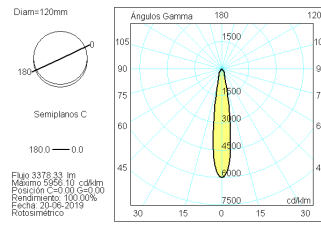

Photometry

Accessories

11.1426.0001.04

Honeycomb antiglaring accessory for Lumbo spotlight.