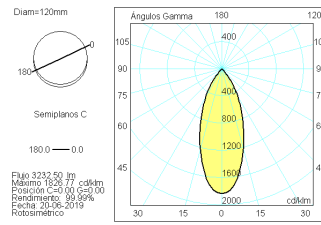

Photometry

Accessories

11.1426.0001.04

Honeycomb antiglaring accessory for Lumbo spotlight.