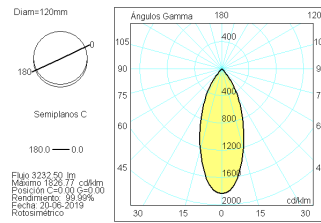

Photometry

Accessories

11.1426.0001.04

Honeycomb antiglaring accessory for Lumbo spotlight.