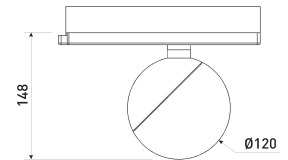

Spherical spotlight from the TROLL family Lumbo.

DESCRIPTION

Spherical spotlight from the TROLL family Lumbo setting an advanced and innovative thermal balance system through passive dissipation with stable colour temperature of 4000° K (neutral white) optimized to be used as general & accent lighting for commercial areas shop-windows and different indoor spaces. Designed for Installation on the TROLL triphasic track. Body built in Die-cast aluminium painted in ceramic white. Luminaire built-in an reflector made of high high vacuum aluminised polycarbonate with an angle beam of 40°. Luminaire sets a 28 W LED source with CRI higher than 90 % and a chromatic dispersion lower than 3 SDCM. Luminaire sets a ball joint system which allows rotation 355° and tilting 90°. Fixture has a luminous flux of 3233 Lm, with an efficiency of 102,6 Lm/W and a total consumption of 31 W. The average life for the luminaire is 50000 h (established at a minimum flux of 70 % from the original). Luminaire built-in an auxiliary gear ON/OFF fed at 220-240V; 50/60 Hz hidden into the track adapter.

Item code	11.1426.3441.63
Product type	IN
Category	Tracklights
Family	Lumbo
Subfamily	Lumbo
Materials	Body built in Die-cast aluminium.
Optical system	Luminaire built-in an reflector made of high high vacuum aluminised polycarbonate.
Installation instructions	Luminaire designed for Installation on the TROLL triphasic track.
Pictograms	

Product

Real power (W)	31
Real luminous flux (Lm)	3233
Luminous efficiency (Lm/W)	102,6
Beam angle (°)	40
Life time (h)	50000
IP	20
Electrical class insulation	Class 1
Operating temperature	from -20°C to 35°C
Electrical feeding	220..240V, 50/60Hz
Colour	Ceramic white
Energy efficiency class	A+

Control gear

Control gear included	Yes
Control gear	Electronic Control Gear
Factor de potencia	0,98

Light source

Light source included	Yes
Light source	Led
Nominal power (W)	28
Nominal luminous flux (Lm)	3511
Average life time (h)	50000
Colour temperature (K)	4000
Current (mA)	800
Colour consistency (SDCM)	3
CRI	90

Photometry