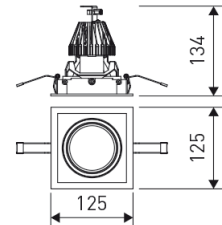

Dimensions

Product dimensions (mm)	125 x 125 x 134
Packing dimensions (mm)	135 x 135 x 144
Net weight (g)	1423
Drilling hole (mm)	110 x 110

Scheme

Scheme

Single head square downlight with small format from the TROLL family Mini Zas Cardan.

DESCRIPTION

Single head square downlight with small format from the TROLL family Mini Zas Cardan setting an advanced and innovative thermal balance system through passive dissipation with stable colour temperature of 3000° K (warm white) optimised to be used as general indoor lighting for offices, hospitals commercial areas or residential & contract spaces. Designed for ceiling recessed installation. Luminaire body made from Lacquered stainless steel sheet with headlights and heat-sinks built in die cast aluminium finished in black. Luminaire is IP20. Luminaire built-in an head setting faceted reflector made in high purity aluminium with an angle beam of 20°. Luminaire sets a 13 W LED source with CRI higher than 85 % and a chromatic dispersion lower than 3 SMCD. Luminaire sets a ball joint system which allows 25° in both cardanic axels. Fixture has a luminous flux of 1096 Lm, with an efficiency of 70,7 Lm/W and a total consumption of 15,5 W. The average life for the luminaire is 50000 h (stabilised at a minimum flux of 70 % from the original). Luminaire built-in an auxiliary gear ON/OFF fed at 220-240V; 50/60 Hz.

Product

Real power (W)	15,5
Real luminous flux (Lm)	1096
Luminous efficiency (Lm/W)	70,7
Beam angle (°)	25
Life time (h)	50000
IP	20
Electrical class insulation	Class 2
Operating temperature	from -20°C to 35°C
Electrical feeding	220..240V, 50/60Hz
Colour	Black
Energy efficiency class	A