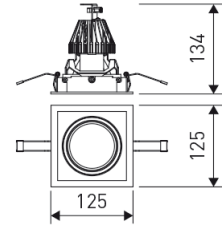

Single head square downlight with small format from the TROLL family Mini ZAS Cardan.

DESCRIPTION

Single head square downlight with small format from the TROLL family Mini ZAS Cardan setting an advanced and innovative thermal balance system through passive dissipation with stable colour temperature of 3000° K (warm white) optimised to be used as general indoor lighting for offices, hospitals commercial areas or residential & contract spaces. Designed for ceiling recessed installation. Luminaire body made from Lacquered stainless steel sheet with headlights and heat-sinks built in die cast aluminium finished in black. Luminaire is IP20. Luminaire built-in an head setting faceted reflector made in high purity aluminium with an angle beam of 40°. Luminaire sets a 13 W LED source with CRI higher than 85 % and a chromatic dispersion lower than 3 SMCD. Luminaire sets a ball joint system which allows 25° in both cardanic axels. Fixture has a luminous flux of 1064 Lm, with an efficiency of 68,6 Lm/W and a total consumption of 15,5 W. The average life for the luminaire is 50000 h (stabilised at a minimum flux of 70 % from the original). Luminaire built-in an auxiliary gear ON/OFF fed at 220-240V; 50/60 Hz.

Product

Real power (W)	15,5
Real luminous flux (Lm)	1064
Luminous efficiency (Lm/W)	68,6
Beam angle (°)	40
Life time (h)	50000
IP	20
Electrical class insulation	Class 2
Operating temperature	from -20°C to 35°C
Electrical feeding	220..240V, 50/60Hz
Colour	Black
Energy efficiency class	A

Control gear

Control gear included	Yes
Control gear	Electronic Control Gear
Factor de potencia	0,99

Light source

Light source included	Yes
Light source	Led
Nominal power (W)	13
Nominal luminous flux (Lm)	1900
Average life time (h)	50000
Colour temperature (K)	3000
Colour consistency (SDCM)	3
CRI	80

Photometry

Item code	11.1518.1832.04
Product type	IN
Category	Recessed Downlights
Family	Zas
Subfamily	Mn ZAS Cardan
Materials	Luminaire body made from Lacquered stainless steel sheet with headlights and heat-sinks built in die cast aluminium.
Optical system	Luminaire built-in a head setting faceted reflector made in high purity aluminium.
Installation instructions	Luminaire designed for ceiling recessed installation.

Pictograms