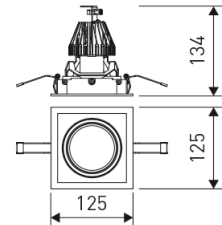

Single head square downlight with small format from the TROLL family Mini ZAS Cardan.

DESCRIPTION

Single head square downlight with small format from the TROLL family Mini ZAS Cardan setting an advanced and innovative thermal balance system through passive dissipation with stable colour temperature of 4000° K (neutral white) optimised to be used as general indoor lighting for offices, hospitals commercial areas or residential & contract spaces. Designed for ceiling recessed installation. Luminaire body made from Lacquered stainless steel sheet with headlights and heat-sinks built in die cast aluminium finished in grey. Luminaire is IP20. Luminaire built-in an head setting faceted reflector made in high purity aluminium with an angle beam of 20°. Luminaire sets a 13 W LED source with CRI higher than 85 % and a chromatic dispersion lower than 3 SMCD. Luminaire sets a ball joint system which allows 25° in both cardanic axels. Fixture has a luminous flux of 1175 Lm, with an efficiency of 75,8 Lm/W and a total consumption of 15,5 W. The average life for the luminaire is 50000 h (stabilised at a minimum flux of 70 % from the original). Luminaire built-in an auxiliary gear ON/OFF fed at 220-240V; 50/60 Hz.

Product

Real power (W)	15,5
Real luminous flux (Lm)	1175
Luminous efficiency (Lm/W)	75,8
Beam angle (°)	25
Life time (h)	50000
IP	20
Electrical class insulation	Class 2
Operating temperature	from -20°C to 35°C
Electrical feeding	220..240V, 50/60Hz
Colour	Grey
Energy efficiency class	A

Control gear

Control gear included	Yes
Control gear	Electronic Control Gear
Factor de potencia	0,99

Light source

Light source included	Yes
Light source	Led
Nominal power (W)	13
Nominal luminous flux (Lm)	2000
Average life time (h)	50000
Colour temperature (K)	4000
Colour consistency (SDCM)	3
CRI	80

Photometry

Item code	11.1518.1841.21
Product type	IN
Category	Recessed Downlights
Family	Zas
Subfamily	Mn ZAS Cardan
Materials	Luminaire body made from Lacquered stainless steel sheet with headlights and heat-sinks built in die cast aluminium.
Optical system	Luminaire built-in a head setting faceted reflector made in high purity aluminium.
Installation instructions	Luminaire designed for ceiling recessed installation.

Pictograms