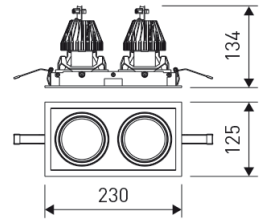

Dimensions

Product dimensions (mm)	125 x 125 x 134
Packing dimensions (mm)	135 x 135 x 144
Net weight (g)	1423
Drilling hole (mm)	110 x 110

Scheme

Scheme

Single head square downlight with small format from the TROLL family Mini Zas Cardan.

DESCRIPTION

Single head square downlight with small format from the TROLL family Mini Zas Cardan setting an advanced and innovative thermal balance system through passive dissipation with stable colour temperature of 3000° K (warm white) optimised to be used as general indoor lighting for offices, hospitals commercial areas or residential & contract spaces. Designed for ceiling recessed installation. Luminaire body made from Lacquered stainless steel sheet with headlights and heat-sinks built in die cast aluminium finished in black. Luminaire is IP20. Luminaire built-in an head setting faceted reflector made in high purity aluminium with an angle beam of 20°. Luminaire sets a 25 W LED source with CRI higher than 85 % and a chromatic dispersion lower than 3 SMCD. Luminaire sets a ball joint system which allows 25° in both cardanic axels. Fixture has a luminous flux of 2258 Lm, with an efficiency of 77,9 Lm/W and a total consumption of 29 W. The average life for the luminaire is 50000 h (stabilised at a minimum flux of 70 % from the original). Luminaire built-in an auxiliary gear ON/OFF fed at 220-240V; 50/60 Hz.

Product

Real power (W)	29
Real luminous flux (Lm)	2258
Luminous efficiency (Lm/W)	77,9
Beam angle (°)	25
Life time (h)	50000
IP	20
Electrical class insulation	Class 2
Operating temperature	from -20°C to 35°C
Electrical feeding	220..240V, 50/60Hz
Colour	Black
Energy efficiency class	A