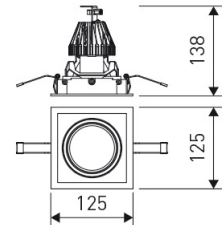

Single head square downlight with small format from the TROLL family Mini ZAS Cardan.

DESCRIPTION

Single head square downlight with small format from the TROLL family Mini ZAS Cardan setting an advanced and innovative thermal balance system through passive dissipation with stable colour temperature of 4000° K (neutral white) optimised to be used as general indoor lighting for offices, hospitals commercial areas or residential & contract spaces. Designed for ceiling recessed installation. Luminaire body made from Lacquered stainless steel sheet with headlights and heat-sinks built in die cast aluminium finished in grey. Luminaire is IP20. Luminaire built-in an head setting faceted reflector made in high purity aluminium with an angle beam of 40°. Luminaire sets a 25 W LED source with CRI higher than 85 % and a chromatic dispersion lower than 3 SMCD. Luminaire sets a ball joint system which allows 25° in both cardanic axels. Fixture has a luminous flux of 2200 Lm, with an efficiency of 75,9 Lm/W and a total consumption of 29 W. The average life for the luminaire is 50000 h (stabilised at a minimum flux of 70 % from the original). Luminaire built-in an auxiliary gear ON/OFF fed at 220-240V; 50/60 Hz.

Product

Real power (W)	29
Real luminous flux (Lm)	2200
Luminous efficiency (Lm/W)	75,9
Beam angle (°)	40
Life time (h)	50000
IP	20
Electrical class insulation	Class 2
Operating temperature	from -20°C to 35°C
Electrical feeding	220..240V, 50/60Hz
Colour	Grey
Energy efficiency class	A

Control gear

Control gear included	Yes
Control gear	Electronic Control Gear
Factor de potencia	0,99

Light source

Light source included	Yes
Light source	Led
Nominal power (W)	25
Nominal luminous flux (Lm)	3500
Average life time (h)	50000
Colour temperature (K)	4000
Colour consistency (SDCM)	3
CRI	80

Photometry

Item code	11.1518.2842.21
Product type	IN
Category	Recessed Downlights
Family	Zas
Subfamily	Mn ZAS Cardan
Materials	Luminaire body made from Lacquered stainless steel sheet with headlights and heat-sinks built in die cast aluminium.
Optical system	Luminaire built-in a head setting faceted reflector made in high purity aluminium.
Installation instructions	Luminaire designed for ceiling recessed installation.

Pictograms