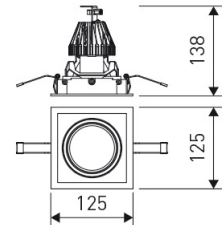

Dimensions

| | |
|-------------------------|-----------------|
| Product dimensions (mm) | 125 x 125 x 134 |
| Packing dimensions (mm) | 135 x 135 x 144 |
| Net weight (g) | 1423 |
| Drilling hole (mm) | 110 x 110 |

Scheme

Scheme

Single head square downlight with small format from the TROLL family Mini ZAS Cardan.

DESCRIPTION

Single head square downlight with small format from the TROLL family Mini ZAS Cardan setting an advanced and innovative thermal balance system through passive dissipation with stable colour temperature of 4000° K (neutral white) optimised to be used as general indoor lighting for offices, hospitals commercial areas or residential & contract spaces. Designed for ceiling recessed installation. Luminaire body made from Lacquered stainless steel sheet with headlights and heat-sinks built in die cast aluminium finished in white. Luminaire is IP20. Luminaire built-in an head setting faceted reflector made in high purity aluminium with an angle beam of 40°. Luminaire sets a 25 W LED source with CRI higher than 85 % and a chromatic dispersion lower than 3 SMCD. Luminaire sets a ball joint system which allows 25° in both cardanic axels. Fixture has a luminous flux of 2200 Lm, with an efficiency of 75,9 Lm/W and a total consumption of 29 W. The average life for the luminaire is 50000 h (stabilised at a minimum flux of 70 % from the original). Luminaire built-in an auxiliary gear ON/OFF fed at 220-240V; 50/60 Hz.

Product

| | |
|-----------------------------|--------------------|
| Real power (W) | 29 |
| Real luminous flux (Lm) | 2200 |
| Luminous efficiency (Lm/W) | 75,9 |
| Beam angle (°) | 40 |
| Life time (h) | 50000 |
| IP | 20 |
| Electrical class insulation | Class 2 |
| Operating temperature | from -20°C to 35°C |
| Electrical feeding | 220..240V, 50/60Hz |
| Colour | White |
| Energy efficiency class | A |