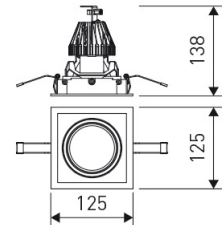

Dimensions

Product dimensions (mm)	125 x 125 x 134
Packing dimensions (mm)	135 x 135 x 144
Net weight (g)	1423
Drilling hole (mm)	110 x 110

Scheme

Scheme

Single head square downlight with small format from the TROLL family Mini ZAS Cardan.

DESCRIPTION

Single head square downlight with small format from the TROLL family Mini ZAS Cardan setting an advanced and innovative thermal balance system through passive dissipation with stable colour temperature of 4000° K (neutral white) optimised to be used as general indoor lighting for offices, hospitals commercial areas or residential & contract spaces. Designed for ceiling recessed installation. Luminaire body made from Lacquered stainless steel sheet with headlights and heat-sinks built in die cast aluminium finished in white. Luminaire is IP20. Luminaire built-in an head setting faceted reflector made in high purity aluminium with an angle beam of 40°. Luminaire sets a 25 W LED source with CRI higher than 85 % and a chromatic dispersion lower than 3 SMCD. Luminaire sets a ball joint system which allows 25° in both cardanic axels. Fixture has a luminous flux of 2200 Lm, with an efficiency of 75,9 Lm/W and a total consumption of 29 W. The average life for the luminaire is 50000 h (stabilised at a minimum flux of 70 % from the original). Luminaire built-in an auxiliary gear ON/OFF fed at 220-240V; 50/60 Hz.

Product

Real power (W)	29
Real luminous flux (Lm)	2200
Luminous efficiency (Lm/W)	75,9
Beam angle (°)	40
Life time (h)	50000
IP	20
Electrical class insulation	Class 2
Operating temperature	from -20°C to 35°C
Electrical feeding	220..240V, 50/60Hz
Colour	White
Energy efficiency class	A