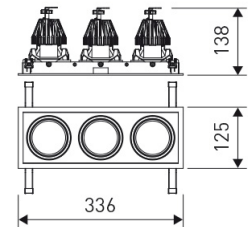

Dimensions	
Product dimensions (mm)	125 x 336 x 134
Packing dimensions (mm)	135 x 346 x 144
Net weight (g)	3800
Drilling hole (mm)	110 x 321

Scheme

Scheme

Triple head square downlight with small format from the TROLL family Mini Zas Cardan.

DESCRIPTION

Triple head square downlight with small format from the TROLL family Mini Zas Cardan setting an advanced and innovative thermal balance system through passive dissipation with stable colour temperature of 3000° K (warm white) optimised to be used as general indoor lighting for offices, hospitals commercial areas or residential & contract spaces. Designed for ceiling recessed installation. Luminaire body made from Lacquered stainless steel sheet with headlights and heat-sinks built in die cast aluminium finished in black. Luminaire is IP20. Luminaire built-in an triple head setting faceted reflector made in high purity aluminium with an angle beam of 20°. Luminaire sets a 13 W LED source with CRI higher than 85 % and a chromatic dispersion lower than 3 SMCD. Luminaire sets a ball joint system which allows 25° in both cardanic axels. Fixture has a luminous flux of 3 x 1096 Lm, with an efficiency of 3 x 70,7 Lm/W and a total consumption of 3 x 15,5 W. The average life for the luminaire is 50000 h (stabilised at a minimum flux of 70 % from the original). Luminaire built-in an auxiliary gear ON/OFF fed at 220-240V; 50/60 Hz.

Product	
Real power (W)	3 x 15,5
Real luminous flux (Lm)	3 x 1096
Luminous efficiency (Lm/W)	3 x 70,7
Beam angle (°)	25
Life time (h)	50000
IP	20
Electrical class insulation	Class 2
Operating temperature	from -20°C to 35°C
Electrical feeding	220..240V, 50/60Hz
Colour	Black
Energy efficiency class	A