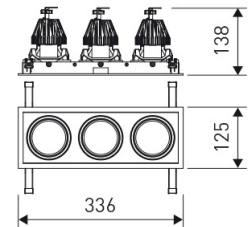

Dimensions	
Product dimensions (mm)	125 x 336 x 134
Packing dimensions (mm)	135 x 346 x 144
Net weight (g)	3800
Drilling hole (mm)	110 x 321

Scheme

Scheme

Triple head square downlight with small format from the TROLL family Mini Zas Cardan.

DESCRIPTION

Triple head square downlight with small format from the TROLL family Mini Zas Cardan setting an advanced and innovative thermal balance system through passive dissipation with stable colour temperature of 3000° K (warm white) optimised to be used as general indoor lighting for offices, hospitals commercial areas or residential & contract spaces. Designed for ceiling recessed installation. Luminaire body made from Lacquered stainless steel sheet with headlights and heat-sinks built in die cast aluminium finished in black. Luminaire is IP20. Luminaire built-in an triple head setting faceted reflector made in high purity aluminium with an angle beam of 20°. Luminaire sets a 13 W LED source with CRI higher than 85 % and a chromatic dispersion lower than 3 SMCD. Luminaire sets a ball joint system which allows 25° in both cardanic axels. Fixture has a luminous flux of 3 x 1096 Lm, with an efficiency of 3 x 70,7 Lm/W and a total consumption of 3 x 15,5 W. The average life for the luminaire is 50000 h (stabilised at a minimum flux of 70 % from the original). Luminaire built-in an auxiliary gear ON/OFF fed at 220-240V; 50/60 Hz.

Product	
Real power (W)	3 x 15,5
Real luminous flux (Lm)	3 x 1096
Luminous efficiency (Lm/W)	3 x 70,7
Beam angle (°)	25
Life time (h)	50000
IP	20
Electrical class insulation	Class 2
Operating temperature	from -20°C to 35°C
Electrical feeding	220..240V, 50/60Hz
Colour	Black
Energy efficiency class	A