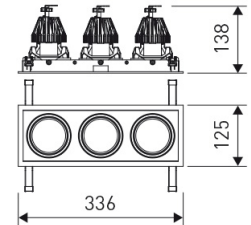

Dimensions	
Product dimensions (mm)	125 x 336 x 134
Packing dimensions (mm)	135 x 346 x 144
Net weight (g)	3800
Drilling hole (mm)	110 x 321

Scheme

Scheme

Triple head square downlight with small format from the TROLL family Mini Zas Cardan.

DESCRIPTION

Triple head square downlight with small format from the TROLL family Mini Zas Cardan setting an advanced and innovative thermal balance system through passive dissipation with stable colour temperature of 3000° K (warm white) optimised to be used as general indoor lighting for offices, hospitals commercial areas or residential & contract spaces. Designed for ceiling recessed installation. Luminaire body made from Lacquered stainless steel sheet with headlights and heat-sinks built in die cast aluminium finished in black. Luminaire is IP20. Luminaire built-in an triple head setting faceted reflector made in high purity aluminium with an angle beam of 20°. Luminaire sets a 13 W LED source with CRI higher than 85 % and a chromatic dispersion lower than 3 SMCD. Luminaire sets a ball joint system which allows 25° in both cardanic axels. Fixture has a luminous flux of 3 x 1096 Lm, with an efficiency of 3 x 70,7 Lm/W and a total consumption of 3 x 15,5 W. The average life for the luminaire is 50000 h (stabilised at a minimum flux of 70 % from the original). Luminaire built-in an auxiliary gear ON/OFF fed at 220-240V; 50/60 Hz.

Product	
Real power (W)	3 x 15,5
Real luminous flux (Lm)	3 x 1096
Luminous efficiency (Lm/W)	3 x 70,7
Beam angle (°)	25
Life time (h)	50000
IP	20
Electrical class insulation	Class 2
Operating temperature	from -20°C to 35°C
Electrical feeding	220..240V, 50/60Hz
Colour	Black
Energy efficiency class	A