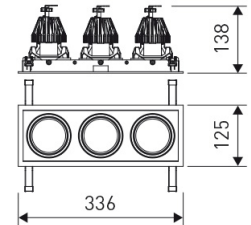

Dimensions	
Product dimensions (mm)	125 x 336 x 134
Packing dimensions (mm)	135 x 346 x 144
Net weight (g)	3800
Drilling hole (mm)	110 x 321

Scheme

Scheme

Triple head square downlight with small format from the TROLL family Mini Zas Cardan.

DESCRIPTION

Triple head square downlight with small format from the TROLL family Mini Zas Cardan setting an advanced and innovative thermal balance system through passive dissipation with stable colour temperature of 3000° K (warm white) optimised to be used as general indoor lighting for offices, hospitals commercial areas or residential & contract spaces. Designed for ceiling recessed installation. Luminaire body made from Lacquered stainless steel sheet with headlights and heat-sinks built in die cast aluminium finished in grey. Luminaire is IP20. Luminaire built-in an triple head setting faceted reflector made in high purity aluminium with an angle beam of 20°. Luminaire sets a 13 W LED source with CRI higher than 85 % and a chromatic dispersion lower than 3 SMCD. Luminaire sets a ball joint system which allows 25° in both cardanic axels. Fixture has a luminous flux of 3 x 1096 Lm, with an efficiency of 3 x 70,7 Lm/W and a total consumption of 3 x 15,5 W. The average life for the luminaire is 50000 h (stabilised at a minimum flux of 70 % from the original). Luminaire built-in an auxiliary gear ON/OFF fed at 220-240V; 50/60 Hz.

Product	
Real power (W)	3 x 15,5
Real luminous flux (Lm)	3 x 1096
Luminous efficiency (Lm/W)	3 x 70,7
Beam angle (°)	25
Life time (h)	50000
IP	20
Electrical class insulation	Class 2
Operating temperature	from -20°C to 35°C
Electrical feeding	220..240V, 50/60Hz
Colour	Grey
Energy efficiency class	A