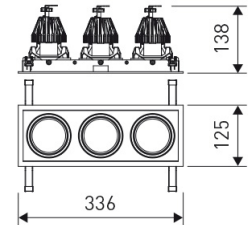

Dimensions

Product dimensions (mm)	125 x 336 x 134
Packing dimensions (mm)	135 x 346 x 144
Net weight (g)	3800
Drilling hole (mm)	110 x 321

Scheme

Scheme

Triple head square downlight with small format from the TROLL family Mini Zas Cardan.

DESCRIPTION

Triple head square downlight with small format from the TROLL family Mini Zas Cardan setting an advanced and innovative thermal balance system through passive dissipation with stable colour temperature of 3000° K (warm white) optimised to be used as general indoor lighting for offices, hospitals commercial areas or residential & contract spaces. Designed for ceiling recessed installation. Luminaire body made from Lacquered stainless steel sheet with headlights and heat-sinks built in die cast aluminium finished in grey. Luminaire is IP20. Luminaire built-in an triple head setting faceted reflector made in high purity aluminium with an angle beam of 20°. Luminaire sets a 13 W LED source with CRI higher than 85 % and a chromatic dispersion lower than 3 SMCD. Luminaire sets a ball joint system which allows 25° in both cardanic axels. Fixture has a luminous flux of 3 x 1096 Lm, with an efficiency of 3 x 70,7 Lm/W and a total consumption of 3 x 15,5 W. The average life for the luminaire is 50000 h (stabilised at a minimum flux of 70 % from the original). Luminaire built-in an auxiliary gear ON/OFF fed at 220-240V; 50/60 Hz.

Product

Real power (W)	3 x 15,5
Real luminous flux (Lm)	3 x 1096
Luminous efficiency (Lm/W)	3 x 70,7
Beam angle (°)	25
Life time (h)	50000
IP	20
Electrical class insulation	Class 2
Operating temperature	from -20°C to 35°C
Electrical feeding	220..240V, 50/60Hz
Colour	Grey
Energy efficiency class	A