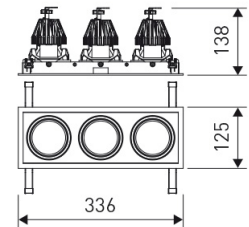

Dimensions

Product dimensions (mm)	125 x 336 x 134
Packing dimensions (mm)	135 x 346 x 144
Net weight (g)	3800
Drilling hole (mm)	110 x 321

Scheme

Scheme

Triple head square downlight with small format from the TROLL family Mini Zas Cardan.

DESCRIPTION

Triple head square downlight with small format from the TROLL family Mini Zas Cardan setting an advanced and innovative thermal balance system through passive dissipation with stable colour temperature of 3000° K (warm white) optimised to be used as general indoor lighting for offices, hospitals commercial areas or residential & contract spaces. Designed for ceiling recessed installation. Luminaire body made from Lacquered stainless steel sheet with headlights and heat-sinks built in die cast aluminium finished in white. Luminaire is IP20. Luminaire built-in an triple head setting faceted reflector made in high purity aluminium with an angle beam of 20°. Luminaire sets a 13 W LED source with CRI higher than 85 % and a chromatic dispersion lower than 3 SMCD. Luminaire sets a ball joint system which allows 25° in both cardanic axels. Fixture has a luminous flux of 3 x 1096 Lm, with an efficiency of 3 x 70,7 Lm/W and a total consumption of 3 x 15,5 W. The average life for the luminaire is 50000 h (stabilised at a minimum flux of 70 % from the original). Luminaire built-in an auxiliary gear ON/OFF fed at 220-240V; 50/60 Hz.

Product

Real power (W)	3 x 15,5
Real luminous flux (Lm)	3 x 1096
Luminous efficiency (Lm/W)	3 x 70,7
Beam angle (°)	25
Life time (h)	50000
IP	20
Electrical class insulation	Class 2
Operating temperature	from -20°C to 35°C
Electrical feeding	220..240V, 50/60Hz
Colour	White
Energy efficiency class	A