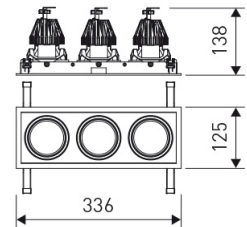

Dimensions	
Product dimensions (mm)	125 x 336 x 134
Packing dimensions (mm)	135 x 346 x 144
Net weight (g)	3800
Drilling hole (mm)	110 x 321

Scheme

Scheme

Triple head square downlight with small format from the TROLL family Mini Zas Cardan.

DESCRIPTION

Triple head square downlight with small format from the TROLL family Mini Zas Cardan setting an advanced and innovative thermal balance system through passive dissipation with stable colour temperature of 3000° K (warm white) optimised to be used as general indoor lighting for offices, hospitals commercial areas or residential & contract spaces. Designed for ceiling recessed installation. Luminaire body made from Lacquered stainless steel sheet with headlights and heat-sinks built in die cast aluminium finished in white. Luminaire is IP20. Luminaire built-in an triple head setting faceted reflector made in high purity aluminium with an angle beam of 20°. Luminaire sets a 13 W LED source with CRI higher than 85 % and a chromatic dispersion lower than 3 SMCD. Luminaire sets a ball joint system which allows 25° in both cardanic axels. Fixture has a luminous flux of 3 x 1096 Lm, with an efficiency of 3 x 70,7 Lm/W and a total consumption of 3 x 15,5 W. The average life for the luminaire is 50000 h (stabilised at a minimum flux of 70 % from the original). Luminaire built-in an auxiliary gear ON/OFF fed at 220-240V; 50/60 Hz.

Product	
Real power (W)	3 x 15,5
Real luminous flux (Lm)	3 x 1096
Luminous efficiency (Lm/W)	3 x 70,7
Beam angle (°)	25
Life time (h)	50000
IP	20
Electrical class insulation	Class 2
Operating temperature	from -20°C to 35°C
Electrical feeding	220..240V, 50/60Hz
Colour	White
Energy efficiency class	A