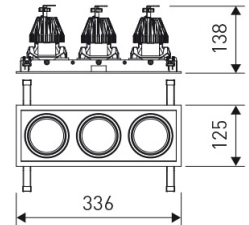

Dimensions	
Product dimensions (mm)	125 x 336 x 134
Packing dimensions (mm)	135 x 346 x 144
Net weight (g)	3800
Drilling hole (mm)	110 x 321

Scheme

Scheme

Triple head square downlight with small format from the TROLL family Mini Zas Cardan.

DESCRIPTION

Triple head square downlight with small format from the TROLL family Mini Zas Cardan setting an advanced and innovative thermal balance system through passive dissipation with stable colour temperature of 3000° K (warm white) optimised to be used as general indoor lighting for offices, hospitals commercial areas or residential & contract spaces. Designed for ceiling recessed installation. Luminaire body made from Lacquered stainless steel sheet with headlights and heat-sinks built in die cast aluminium finished in white. Luminaire is IP20. Luminaire built-in an triple head setting faceted reflector made in high purity aluminium with an angle beam of 20°. Luminaire sets a 13 W LED source with CRI higher than 85 % and a chromatic dispersion lower than 3 SMCD. Luminaire sets a ball joint system which allows 25° in both cardanic axels. Fixture has a luminous flux of 3 x 1096 Lm, with an efficiency of 3 x 70,7 Lm/W and a total consumption of 3 x 15,5 W. The average life for the luminaire is 50000 h (stabilised at a minimum flux of 70 % from the original). Luminaire built-in an auxiliary gear ON/OFF fed at 220-240V; 50/60 Hz.

Product	
Real power (W)	3 x 15,5
Real luminous flux (Lm)	3 x 1096
Luminous efficiency (Lm/W)	3 x 70,7
Beam angle (°)	25
Life time (h)	50000
IP	20
Electrical class insulation	Class 2
Operating temperature	from -20°C to 35°C
Electrical feeding	220..240V, 50/60Hz
Colour	White
Energy efficiency class	A