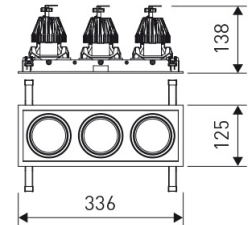

Dimensions	
Product dimensions (mm)	125 x 336 x 134
Packing dimensions (mm)	135 x 346 x 144
Net weight (g)	3800
Drilling hole (mm)	110 x 321

Scheme

Scheme

Triple head square downlight with small format from the TROLL family Mini Zas Cardan.

DESCRIPTION

Triple head square downlight with small format from the TROLL family Mini Zas Cardan setting an advanced and innovative thermal balance system through passive dissipation with stable colour temperature of 3000° K (warm white) optimised to be used as general indoor lighting for offices, hospitals commercial areas or residential & contract spaces. Designed for ceiling recessed installation. Luminaire body made from Lacquered stainless steel sheet with headlights and heat-sinks built in die cast aluminium finished in grey. Luminaire is IP20. Luminaire built-in an triple head setting faceted reflector made in high purity aluminium with an angle beam of 40°. Luminaire sets a 13 W LED source with CRI higher than 85 % and a chromatic dispersion lower than 3 SMCD. Luminaire sets a ball joint system which allows 25° in both cardanic axels. Fixture has a luminous flux of 3 x 1064 Lm, with an efficiency of 3 x 68,6 Lm/W and a total consumption of 3 x 15,5 W. The average life for the luminaire is 50000 h (stabilised at a minimum flux of 70 % from the original). Luminaire built-in an auxiliary gear ON/OFF fed at 220-240V; 50/60 Hz.

Product	
Real power (W)	3 x 15,5
Real luminous flux (Lm)	3 x 1064
Luminous efficiency (Lm/W)	3 x 68,6
Beam angle (°)	40
Life time (h)	50000
IP	20
Electrical class insulation	Class 2
Operating temperature	from -20°C to 35°C
Electrical feeding	220..240V, 50/60Hz
Colour	Grey
Energy efficiency class	A