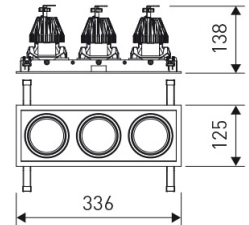

Dimensions	
Product dimensions (mm)	125 x 336 x 134
Packing dimensions (mm)	135 x 346 x 144
Net weight (g)	3800
Drilling hole (mm)	110 x 321

## DESCRIPTION

Triple head square downlight with small format from the TROLL family Mini Zas Cardan setting an advanced and innovative thermal balance system through passive dissipation with stable colour temperature of 3000° K (warm white) optimised to be used as general indoor lighting for offices, hospitals commercial areas or residential & contract spaces. Designed for ceiling recessed installation. Luminaire body made from Lacquered stainless steel sheet with headlights and heat-sinks built in die cast aluminium finished in grey. Luminaire is IP20. Luminaire built-in an triple head setting faceted reflector made in high purity aluminium with an angle beam of 40°. Luminaire sets a 13 W LED source with CRI higher than 85 % and a chromatic dispersion lower than 3 SMCD. Luminaire sets a ball joint system which allows 25° in both cardanic axels. Fixture has a luminous flux of 3 x 1064 Lm, with an efficiency of 3 x 68,6 Lm/W and a total consumption of 3 x 15,5 W. The average life for the luminaire is 50000 h (stabilised at a minimum flux of 70 % from the original). Luminaire built-in an auxiliary gear ON/OFF fed at 220-240V; 50/60 Hz.

Product	
Real power (W)	3 x 15,5
Real luminous flux (Lm)	3 x 1064
Luminous efficiency (Lm/W)	3 x 68,6
Beam angle (°)	40
Life time (h)	50000
IP	20
Electrical class insulation	Class 2
Operating temperature	from -20°C to 35°C
Electrical feeding	220..240V, 50/60Hz
Colour	Grey
Energy efficiency class	A