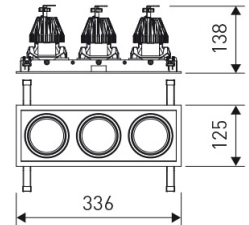

Dimensions	
Product dimensions (mm)	125 x 336 x 134
Packing dimensions (mm)	135 x 346 x 144
Net weight (g)	3800
Drilling hole (mm)	110 x 321

Scheme

Scheme

Triple head square downlight with small format from the TROLL family Mini Zas Cardan.

DESCRIPTION

Triple head square downlight with small format from the TROLL family Mini Zas Cardan setting an advanced and innovative thermal balance system through passive dissipation with stable colour temperature of 3000° K (warm white) optimised to be used as general indoor lighting for offices, hospitals commercial areas or residential & contract spaces. Designed for ceiling recessed installation. Luminaire body made from Lacquered stainless steel sheet with headlights and heat-sinks built in die cast aluminium finished in grey. Luminaire is IP20. Luminaire built-in an triple head setting faceted reflector made in high purity aluminium with an angle beam of 40°. Luminaire sets a 13 W LED source with CRI higher than 85 % and a chromatic dispersion lower than 3 SMCD. Luminaire sets a ball joint system which allows 25° in both cardanic axels. Fixture has a luminous flux of 3 x 1064 Lm, with an efficiency of 3 x 68,6 Lm/W and a total consumption of 3 x 15,5 W. The average life for the luminaire is 50000 h (stabilised at a minimum flux of 70 % from the original). Luminaire built-in an auxiliary gear ON/OFF fed at 220-240V; 50/60 Hz.

Product	
Real power (W)	3 x 15,5
Real luminous flux (Lm)	3 x 1064
Luminous efficiency (Lm/W)	3 x 68,6
Beam angle (°)	40
Life time (h)	50000
IP	20
Electrical class insulation	Class 2
Operating temperature	from -20°C to 35°C
Electrical feeding	220..240V, 50/60Hz
Colour	Grey
Energy efficiency class	A