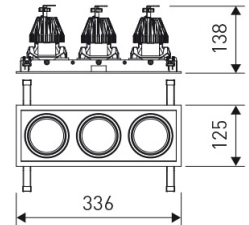

Dimensions	
Product dimensions (mm)	125 x 336 x 134
Packing dimensions (mm)	135 x 346 x 144
Net weight (g)	3800
Drilling hole (mm)	110 x 321

Scheme

Scheme

Triple head square downlight with small format from the TROLL family Mini Zas Cardan.

DESCRIPTION

Triple head square downlight with small format from the TROLL family Mini Zas Cardan setting an advanced and innovative thermal balance system through passive dissipation with stable colour temperature of 3000° K (warm white) optimised to be used as general indoor lighting for offices, hospitals commercial areas or residential & contract spaces. Designed for ceiling recessed installation. Luminaire body made from Lacquered stainless steel sheet with headlights and heat-sinks built in die cast aluminium finished in white. Luminaire is IP20. Luminaire built-in an triple head setting faceted reflector made in high purity aluminium with an angle beam of 40°. Luminaire sets a 13 W LED source with CRI higher than 85 % and a chromatic dispersion lower than 3 SMCD. Luminaire sets a ball joint system which allows 25° in both cardanic axels. Fixture has a luminous flux of 3 x 1064 Lm, with an efficiency of 3 x 68,6 Lm/W and a total consumption of 3 x 15,5 W. The average life for the luminaire is 50000 h (stabilised at a minimum flux of 70 % from the original). Luminaire built-in an auxiliary gear ON/OFF fed at 220-240V; 50/60 Hz.

Product	
Real power (W)	3 x 15,5
Real luminous flux (Lm)	3 x 1064
Luminous efficiency (Lm/W)	3 x 68,6
Beam angle (°)	40
Life time (h)	50000
IP	20
Electrical class insulation	Class 2
Operating temperature	from -20°C to 35°C
Electrical feeding	220..240V, 50/60Hz
Colour	White
Energy efficiency class	A