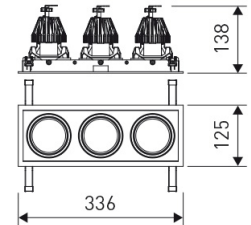

Dimensions	
Product dimensions (mm)	125 x 336 x 134
Packing dimensions (mm)	135 x 346 x 144
Net weight (g)	3800
Drilling hole (mm)	110 x 321

Scheme

Scheme

Triple head square downlight with small format from the TROLL family Mini Zas Cardan.

DESCRIPTION

Triple head square downlight with small format from the TROLL family Mini Zas Cardan setting an advanced and innovative thermal balance system through passive dissipation with stable colour temperature of 4000° K (neutral white) optimised to be used as general indoor lighting for offices, hospitals commercial areas or residential & contract spaces. Designed for ceiling recessed installation. Luminaire body made from Lacquered stainless steel sheet with headlights and heat-sinks built in die cast aluminium finished in black. Luminaire is IP20. Luminaire built-in an triple head setting faceted reflector made in high purity aluminium with an angle beam of 20°. Luminaire sets a 13 W LED source with CRI higher than 85 % and a chromatic dispersion lower than 3 SMCD. Luminaire sets a ball joint system which allows 25° in both cardanic axels. Fixture has a luminous flux of 3 x 1175 Lm, with an efficiency of 3 x 75,8 Lm/W and a total consumption of 3 x 15,5 W. The average life for the luminaire is 50000 h (stabilised at a minimum flux of 70 % from the original). Luminaire built-in an auxiliary gear ON/OFF fed at 220-240V; 50/60 Hz.

Product	
Real power (W)	3 x 15,5
Real luminous flux (Lm)	3 x 1175
Luminous efficiency (Lm/W)	3 x 75,8
Beam angle (°)	25
Life time (h)	50000
IP	20
Electrical class insulation	Class 2
Operating temperature	from -20°C to 35°C
Electrical feeding	220..240V, 50/60Hz
Colour	Black
Energy efficiency class	A