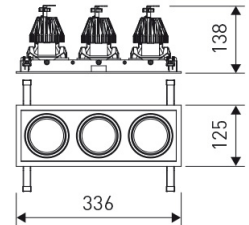

Dimensions

Product dimensions (mm)	125 x 336 x 134
Packing dimensions (mm)	135 x 346 x 144
Net weight (g)	3800
Drilling hole (mm)	110 x 321

Scheme

Scheme

Triple head square downlight with small format from the TROLL family Mini Zas Cardan.

DESCRIPTION

Triple head square downlight with small format from the TROLL family Mini Zas Cardan setting an advanced and innovative thermal balance system through passive dissipation with stable colour temperature of 4000° K (neutral white) optimised to be used as general indoor lighting for offices, hospitals commercial areas or residential & contract spaces. Designed for ceiling recessed installation. Luminaire body made from Lacquered stainless steel sheet with headlights and heat-sinks built in die cast aluminium finished in black. Luminaire is IP20. Luminaire built-in an triple head setting faceted reflector made in high purity aluminium with an angle beam of 20°. Luminaire sets a 13 W LED source with CRI higher than 85 % and a chromatic dispersion lower than 3 SMCD. Luminaire sets a ball joint system which allows 25° in both cardanic axels. Fixture has a luminous flux of 3 x 1175 Lm, with an efficiency of 3 x 75,8 Lm/W and a total consumption of 3 x 15,5 W. The average life for the luminaire is 50000 h (stabilised at a minimum flux of 70 % from the original). Luminaire built-in an auxiliary gear ON/OFF fed at 220-240V; 50/60 Hz.

Product

Real power (W)	3 x 15,5
Real luminous flux (Lm)	3 x 1175
Luminous efficiency (Lm/W)	3 x 75,8
Beam angle (°)	25
Life time (h)	50000
IP	20
Electrical class insulation	Class 2
Operating temperature	from -20°C to 35°C
Electrical feeding	220..240V, 50/60Hz
Colour	Black
Energy efficiency class	A