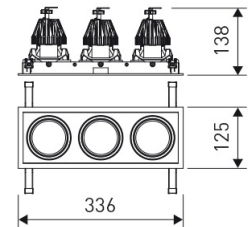

Dimensions	
Product dimensions (mm)	125 x 336 x 134
Packing dimensions (mm)	135 x 346 x 144
Net weight (g)	3800
Drilling hole (mm)	110 x 321

Scheme

Scheme

Triple head square downlight with small format from the TROLL family Mini Zas Cardan.

DESCRIPTION

Triple head square downlight with small format from the TROLL family Mini Zas Cardan setting an advanced and innovative thermal balance system through passive dissipation with stable colour temperature of 4000° K (neutral white) optimised to be used as general indoor lighting for offices, hospitals commercial areas or residential & contract spaces. Designed for ceiling recessed installation. Luminaire body made from Lacquered stainless steel sheet with headlights and heat-sinks built in die cast aluminium finished in grey. Luminaire is IP20. Luminaire built-in an triple head setting faceted reflector made in high purity aluminium with an angle beam of 20°. Luminaire sets a 13 W LED source with CRI higher than 85 % and a chromatic dispersion lower than 3 SMCD. Luminaire sets a ball joint system which allows 25° in both cardanic axels. Fixture has a luminous flux of 3 x 1175 Lm, with an efficiency of 3 x 75,8 Lm/W and a total consumption of 3 x 15,5 W. The average life for the luminaire is 50000 h (stabilised at a minimum flux of 70 % from the original). Luminaire built-in an auxiliary gear ON/OFF fed at 220-240V; 50/60 Hz.

Product	
Real power (W)	3 x 15,5
Real luminous flux (Lm)	3 x 1175
Luminous efficiency (Lm/W)	3 x 75,8
Beam angle (°)	25
Life time (h)	50000
IP	20
Electrical class insulation	Class 2
Operating temperature	from -20°C to 35°C
Electrical feeding	220..240V, 50/60Hz
Colour	Grey
Energy efficiency class	A