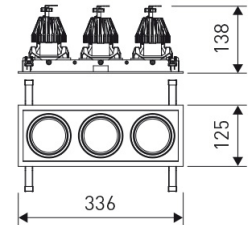

Dimensions	
Product dimensions (mm)	125 x 336 x 134
Packing dimensions (mm)	135 x 346 x 144
Net weight (g)	3800
Drilling hole (mm)	110 x 321

Scheme

Scheme

Triple head square downlight with small format from the TROLL family Mini Zas Cardan.

DESCRIPTION

Triple head square downlight with small format from the TROLL family Mini Zas Cardan setting an advanced and innovative thermal balance system through passive dissipation with stable colour temperature of 4000° K (neutral white) optimised to be used as general indoor lighting for offices, hospitals commercial areas or residential & contract spaces. Designed for ceiling recessed installation. Luminaire body made from Lacquered stainless steel sheet with headlights and heat-sinks built in die cast aluminium finished in grey. Luminaire is IP20. Luminaire built-in an triple head setting faceted reflector made in high purity aluminium with an angle beam of 20°. Luminaire sets a 13 W LED source with CRI higher than 85 % and a chromatic dispersion lower than 3 SMCD. Luminaire sets a ball joint system which allows 25° in both cardanic axels. Fixture has a luminous flux of 3 x 1175 Lm, with an efficiency of 3 x 75,8 Lm/W and a total consumption of 3 x 15,5 W. The average life for the luminaire is 50000 h (stabilised at a minimum flux of 70 % from the original). Luminaire built-in an auxiliary gear ON/OFF fed at 220-240V; 50/60 Hz.

Product	
Real power (W)	3 x 15,5
Real luminous flux (Lm)	3 x 1175
Luminous efficiency (Lm/W)	3 x 75,8
Beam angle (°)	25
Life time (h)	50000
IP	20
Electrical class insulation	Class 2
Operating temperature	from -20°C to 35°C
Electrical feeding	220..240V, 50/60Hz
Colour	Grey
Energy efficiency class	A