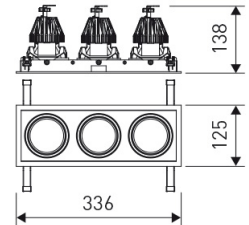

Dimensions

Product dimensions (mm)	125 x 336 x 134
Packing dimensions (mm)	135 x 346 x 144
Net weight (g)	3800
Drilling hole (mm)	110 x 321

Scheme

Scheme

Triple head square downlight with small format from the TROLL family Mini Zas Cardan.

DESCRIPTION

Triple head square downlight with small format from the TROLL family Mini Zas Cardan setting an advanced and innovative thermal balance system through passive dissipation with stable colour temperature of 4000° K (neutral white) optimised to be used as general indoor lighting for offices, hospitals commercial areas or residential & contract spaces. Designed for ceiling recessed installation. Luminaire body made from Lacquered stainless steel sheet with headlights and heat-sinks built in die cast aluminium finished in white. Luminaire is IP20. Luminaire built-in an triple head setting faceted reflector made in high purity aluminium with an angle beam of 20°. Luminaire sets a 13 W LED source with CRI higher than 85 % and a chromatic dispersion lower than 3 SMCD. Luminaire sets a ball joint system which allows 25° in both cardanic axels. Fixture has a luminous flux of 3 x 1175 Lm, with an efficiency of 3 x 75,8 Lm/W and a total consumption of 3 x 15,5 W. The average life for the luminaire is 50000 h (stabilised at a minimum flux of 70 % from the original). Luminaire built-in an auxiliary gear ON/OFF fed at 220-240V; 50/60 Hz.

Product

Real power (W)	3 x 15,5
Real luminous flux (Lm)	3 x 1175
Luminous efficiency (Lm/W)	3 x 75,8
Beam angle (°)	25
Life time (h)	50000
IP	20
Electrical class insulation	Class 2
Operating temperature	from -20°C to 35°C
Electrical feeding	220..240V, 50/60Hz
Colour	White
Energy efficiency class	A