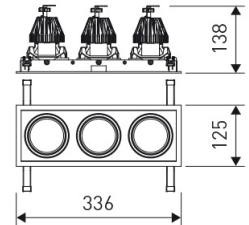

Dimensions	
Product dimensions (mm)	125 x 336 x 134
Packing dimensions (mm)	135 x 346 x 144
Net weight (g)	3800
Drilling hole (mm)	110 x 321

Scheme

Scheme

Triple head square downlight with small format from the TROLL family Mini Zas Cardan.

DESCRIPTION

Triple head square downlight with small format from the TROLL family Mini Zas Cardan setting an advanced and innovative thermal balance system through passive dissipation with stable colour temperature of 4000° K (neutral white) optimised to be used as general indoor lighting for offices, hospitals commercial areas or residential & contract spaces. Designed for ceiling recessed installation. Luminaire body made from Lacquered stainless steel sheet with headlights and heat-sinks built in die cast aluminium finished in white. Luminaire is IP20. Luminaire built-in an triple head setting faceted reflector made in high purity aluminium with an angle beam of 20°. Luminaire sets a 13 W LED source with CRI higher than 85 % and a chromatic dispersion lower than 3 SMCD. Luminaire sets a ball joint system which allows 25° in both cardanic axels. Fixture has a luminous flux of 3 x 1175 Lm, with an efficiency of 3 x 75,8 Lm/W and a total consumption of 3 x 15,5 W. The average life for the luminaire is 50000 h (stabilised at a minimum flux of 70 % from the original). Luminaire built-in an auxiliary gear ON/OFF fed at 220-240V; 50/60 Hz.

Product	
Real power (W)	3 x 15,5
Real luminous flux (Lm)	3 x 1175
Luminous efficiency (Lm/W)	3 x 75,8
Beam angle (°)	25
Life time (h)	50000
IP	20
Electrical class insulation	Class 2
Operating temperature	from -20°C to 35°C
Electrical feeding	220..240V, 50/60Hz
Colour	White
Energy efficiency class	A