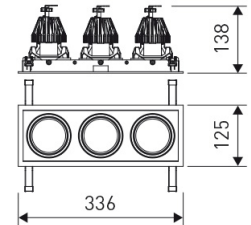

Dimensions	
Product dimensions (mm)	125 x 336 x 134
Packing dimensions (mm)	135 x 346 x 144
Net weight (g)	3800
Drilling hole (mm)	110 x 321

Scheme

Scheme

Triple head square downlight with small format from the TROLL family Mini Zas Cardan.

DESCRIPTION

Triple head square downlight with small format from the TROLL family Mini Zas Cardan setting an advanced and innovative thermal balance system through passive dissipation with stable colour temperature of 4000° K (neutral white) optimised to be used as general indoor lighting for offices, hospitals commercial areas or residential & contract spaces. Designed for ceiling recessed installation. Luminaire body made from Lacquered stainless steel sheet with headlights and heat-sinks built in die cast aluminium finished in white. Luminaire is IP20. Luminaire built-in an triple head setting faceted reflector made in high purity aluminium with an angle beam of 20°. Luminaire sets a 13 W LED source with CRI higher than 85 % and a chromatic dispersion lower than 3 SMCD. Luminaire sets a ball joint system which allows 25° in both cardanic axels. Fixture has a luminous flux of 3 x 1175 Lm, with an efficiency of 3 x 75,8 Lm/W and a total consumption of 3 x 15,5 W. The average life for the luminaire is 50000 h (stabilised at a minimum flux of 70 % from the original). Luminaire built-in an auxiliary gear ON/OFF fed at 220-240V; 50/60 Hz.

Product	
Real power (W)	3 x 15,5
Real luminous flux (Lm)	3 x 1175
Luminous efficiency (Lm/W)	3 x 75,8
Beam angle (°)	25
Life time (h)	50000
IP	20
Electrical class insulation	Class 2
Operating temperature	from -20°C to 35°C
Electrical feeding	220..240V, 50/60Hz
Colour	White
Energy efficiency class	A