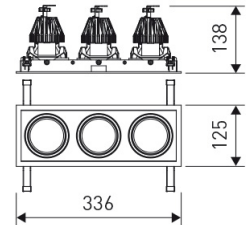

Dimensions	
Product dimensions (mm)	125 x 336 x 134
Packing dimensions (mm)	135 x 346 x 144
Net weight (g)	3800
Drilling hole (mm)	110 x 321

Scheme	
Scheme	

Triple head square downlight with small format from the TROLL family Mini Zas Cardan.

DESCRIPTION

Triple head square downlight with small format from the TROLL family Mini Zas Cardan setting an advanced and innovative thermal balance system through passive dissipation with stable colour temperature of 4000° K (neutral white) optimised to be used as general indoor lighting for offices, hospitals commercial areas or residential & contract spaces. Designed for ceiling recessed installation. Luminaire body made from Lacquered stainless steel sheet with headlights and heat-sinks built in die cast aluminium finished in white. Luminaire is IP20. Luminaire built-in an triple head setting faceted reflector made in high purity aluminium with an angle beam of 20°. Luminaire sets a 13 W LED source with CRI higher than 85 % and a chromatic dispersion lower than 3 SMCD. Luminaire sets a ball joint system which allows 25° in both cardanic axels. Fixture has a luminous flux of 3 x 1175 Lm, with an efficiency of 3 x 75,8 Lm/W and a total consumption of 3 x 15,5 W. The average life for the luminaire is 50000 h (stabilised at a minimum flux of 70 % from the original). Luminaire built-in an auxiliary gear ON/OFF fed at 220-240V; 50/60 Hz.

Product	
Real power (W)	3 x 15,5
Real luminous flux (Lm)	3 x 1175
Luminous efficiency (Lm/W)	3 x 75,8
Beam angle (°)	25
Life time (h)	50000
IP	20
Electrical class insulation	Class 2
Operating temperature	from -20°C to 35°C
Electrical feeding	220..240V, 50/60Hz
Colour	White
Energy efficiency class	A