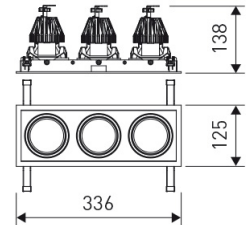

Dimensions	
Product dimensions (mm)	125 x 336 x 134
Packing dimensions (mm)	135 x 346 x 144
Net weight (g)	3800
Drilling hole (mm)	110 x 321

Scheme

Scheme

Triple head square downlight with small format from the TROLL family Mini Zas Cardan.

DESCRIPTION

Triple head square downlight with small format from the TROLL family Mini Zas Cardan setting an advanced and innovative thermal balance system through passive dissipation with stable colour temperature of 4000° K (neutral white) optimised to be used as general indoor lighting for offices, hospitals commercial areas or residential & contract spaces. Designed for ceiling recessed installation. Luminaire body made from Lacquered stainless steel sheet with headlights and heat-sinks built in die cast aluminium finished in black. Luminaire is IP20. Luminaire built-in an triple head setting faceted reflector made in high purity aluminium with an angle beam of 40°. Luminaire sets a 13 W LED source with CRI higher than 85 % and a chromatic dispersion lower than 3 SMCD. Luminaire sets a ball joint system which allows 25° in both cardanic axels. Fixture has a luminous flux of 3 x 1146 Lm, with an efficiency of 3 x 73,9 Lm/W and a total consumption of 3 x 15,5 W. The average life for the luminaire is 50000 h (stabilised at a minimum flux of 70 % from the original). Luminaire built-in an auxiliary gear ON/OFF fed at 220-240V; 50/60 Hz.

Product	
Real power (W)	3 x 15,5
Real luminous flux (Lm)	3 x 1146
Luminous efficiency (Lm/W)	3 x 73,9
Beam angle (°)	40
Life time (h)	50000
IP	20
Electrical class insulation	Class 2
Operating temperature	from -20°C to 35°C
Electrical feeding	220..240V, 50/60Hz
Colour	Black
Energy efficiency class	A