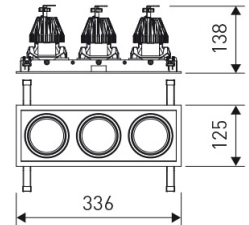

Dimensions	
Product dimensions (mm)	125 x 336 x 134
Packing dimensions (mm)	135 x 346 x 144
Net weight (g)	3800
Drilling hole (mm)	110 x 321

Scheme

Scheme

Triple head square downlight with small format from the TROLL family Mini Zas Cardan.

DESCRIPTION

Triple head square downlight with small format from the TROLL family Mini Zas Cardan setting an advanced and innovative thermal balance system through passive dissipation with stable colour temperature of 4000° K (neutral white) optimised to be used as general indoor lighting for offices, hospitals commercial areas or residential & contract spaces. Designed for ceiling recessed installation. Luminaire body made from Lacquered stainless steel sheet with headlights and heat-sinks built in die cast aluminium finished in black. Luminaire is IP20. Luminaire built-in an triple head setting faceted reflector made in high purity aluminium with an angle beam of 40°. Luminaire sets a 13 W LED source with CRI higher than 85 % and a chromatic dispersion lower than 3 SMCD. Luminaire sets a ball joint system which allows 25° in both cardanic axels. Fixture has a luminous flux of 3 x 1146 Lm, with an efficiency of 3 x 73,9 Lm/W and a total consumption of 3 x 15,5 W. The average life for the luminaire is 50000 h (stabilised at a minimum flux of 70 % from the original). Luminaire built-in an auxiliary gear ON/OFF fed at 220-240V; 50/60 Hz.

Product	
Real power (W)	3 x 15,5
Real luminous flux (Lm)	3 x 1146
Luminous efficiency (Lm/W)	3 x 73,9
Beam angle (°)	40
Life time (h)	50000
IP	20
Electrical class insulation	Class 2
Operating temperature	from -20°C to 35°C
Electrical feeding	220..240V, 50/60Hz
Colour	Black
Energy efficiency class	A