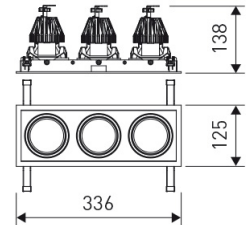

Dimensions	
Product dimensions (mm)	125 x 336 x 134
Packing dimensions (mm)	135 x 346 x 144
Net weight (g)	3800
Drilling hole (mm)	110 x 321

Scheme

Scheme

Triple head square downlight with small format from the TROLL family Mini Zas Cardan.

DESCRIPTION

Triple head square downlight with small format from the TROLL family Mini Zas Cardan setting an advanced and innovative thermal balance system through passive dissipation with stable colour temperature of 4000° K (neutral white) optimised to be used as general indoor lighting for offices, hospitals commercial areas or residential & contract spaces. Designed for ceiling recessed installation. Luminaire body made from Lacquered stainless steel sheet with headlights and heat-sinks built in die cast aluminium finished in grey. Luminaire is IP20. Luminaire built-in an triple head setting faceted reflector made in high purity aluminium with an angle beam of 40°. Luminaire sets a 13 W LED source with CRI higher than 85 % and a chromatic dispersion lower than 3 SMCD. Luminaire sets a ball joint system which allows 25° in both cardanic axels. Fixture has a luminous flux of 3 x 1146 Lm, with an efficiency of 3 x 73,9 Lm/W and a total consumption of 3 x 15,5 W. The average life for the luminaire is 50000 h (stabilised at a minimum flux of 70 % from the original). Luminaire built-in an auxiliary gear ON/OFF fed at 220-240V; 50/60 Hz.

Product	
Real power (W)	3 x 15,5
Real luminous flux (Lm)	3 x 1146
Luminous efficiency (Lm/W)	3 x 73,9
Beam angle (°)	40
Life time (h)	50000
IP	20
Electrical class insulation	Class 2
Operating temperature	from -20°C to 35°C
Electrical feeding	220..240V, 50/60Hz
Colour	Grey
Energy efficiency class	A