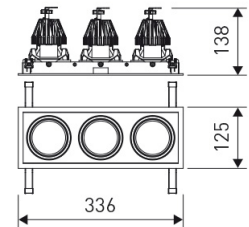

Triple head square downlight with small format from the TROLL family Mini Zas Cardan.

DESCRIPTION

Triple head square downlight with small format from the TROLL family Mini Zas Cardan setting an advanced and innovative thermal balance system through passive dissipation with stable colour temperature of 4000° K (neutral white) optimised to be used as general indoor lighting for offices, hospitals commercial areas or residential & contract spaces. Designed for ceiling recessed installation. Luminaire body made from Lacquered stainless steel sheet with headlights and heat-sinks built in die cast aluminium finished in grey. Luminaire is IP20. Luminaire built-in an triple head setting faceted reflector made in high purity aluminium with an angle beam of 40°. Luminaire sets a 13 W LED source with CRI higher than 85 % and a chromatic dispersion lower than 3 SMCD. Luminaire sets a ball joint system which allows 25° in both cardanic axels. Fixture has a luminous flux of 3 x 1146 Lm, with an efficiency of 3 x 73,9 Lm/W and a total consumption of 3 x 15,5 W. The average life for the luminaire is 50000 h (stabilised at a minimum flux of 70 % from the original). Luminaire built-in an auxiliary gear ON/OFF fed at 220-240V; 50/60 Hz.

Product	
Real power (W)	3 x 15,5
Real luminous flux (Lm)	3 x 1146
Luminous efficiency (Lm/W)	3 x 73,9
Beam angle (°)	40
Life time (h)	50000
IP	20
Electrical class insulation	Class 2
Operating temperature	from -20°C to 35°C
Electrical feeding	220..240V, 50/60Hz
Colour	Grey
Energy efficiency class	A

Control gear

Control gear included	Yes
Control gear	Electronic Control Gear
Factor de potencia	0,99

Light source

Light source included	Yes
Light source	Led
Nominal power (W)	3 x 13
Nominal luminous flux (Lm)	3 x 2000
Average life time (h)	50000
Colour temperature (K)	4000
Colour consistency (SDCM)	3
CRI	80

Photometry

Item code	11.1518.5842.21
Product type	IN
Category	Recessed Downlights
Family	Zas
Subfamily	Mn Zas Cardan
Materials	Luminaire body made from Lacquered stainless steel sheet with headlights and heat-sinks built in die cast aluminium.
Optical system	Luminaire built-in a triple head setting faceted reflector made in high purity aluminium.
Installation instructions	Luminaire designed for ceiling recessed installation.

Pictograms