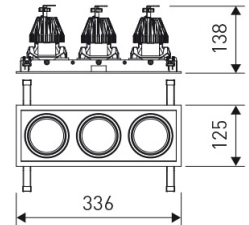

Dimensions	
Product dimensions (mm)	125 x 336 x 134
Packing dimensions (mm)	135 x 346 x 144
Net weight (g)	3800
Drilling hole (mm)	110 x 321

Scheme

Scheme

Triple head square downlight with small format from the TROLL family Mini Zas Cardan.

DESCRIPTION

Triple head square downlight with small format from the TROLL family Mini Zas Cardan setting an advanced and innovative thermal balance system through passive dissipation with stable colour temperature of 4000° K (neutral white) optimised to be used as general indoor lighting for offices, hospitals commercial areas or residential & contract spaces. Designed for ceiling recessed installation. Luminaire body made from Lacquered stainless steel sheet with headlights and heat-sinks built in die cast aluminium finished in grey. Luminaire is IP20. Luminaire built-in an triple head setting faceted reflector made in high purity aluminium with an angle beam of 40°. Luminaire sets a 13 W LED source with CRI higher than 85 % and a chromatic dispersion lower than 3 SMCD. Luminaire sets a ball joint system which allows 25° in both cardanic axels. Fixture has a luminous flux of 3 x 1146 Lm, with an efficiency of 3 x 73,9 Lm/W and a total consumption of 3 x 15,5 W. The average life for the luminaire is 50000 h (stabilised at a minimum flux of 70 % from the original). Luminaire built-in an auxiliary gear ON/OFF fed at 220-240V; 50/60 Hz.

Product	
Real power (W)	3 x 15,5
Real luminous flux (Lm)	3 x 1146
Luminous efficiency (Lm/W)	3 x 73,9
Beam angle (°)	40
Life time (h)	50000
IP	20
Electrical class insulation	Class 2
Operating temperature	from -20°C to 35°C
Electrical feeding	220..240V, 50/60Hz
Colour	Grey
Energy efficiency class	A