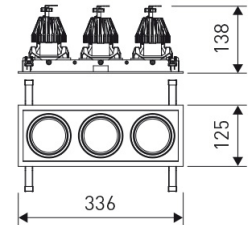

Dimensions	
Product dimensions (mm)	125 x 336 x 134
Packing dimensions (mm)	135 x 346 x 144
Net weight (g)	3800
Drilling hole (mm)	110 x 321

Scheme

Scheme

Triple head square downlight with small format from the TROLL family Mini Zas Cardan.

DESCRIPTION

Triple head square downlight with small format from the TROLL family Mini Zas Cardan setting an advanced and innovative thermal balance system through passive dissipation with stable colour temperature of 4000° K (neutral white) optimised to be used as general indoor lighting for offices, hospitals commercial areas or residential & contract spaces. Designed for ceiling recessed installation. Luminaire body made from Lacquered stainless steel sheet with headlights and heat-sinks built in die cast aluminium finished in grey. Luminaire is IP20. Luminaire built-in an triple head setting faceted reflector made in high purity aluminium with an angle beam of 40°. Luminaire sets a 13 W LED source with CRI higher than 85 % and a chromatic dispersion lower than 3 SMCD. Luminaire sets a ball joint system which allows 25° in both cardanic axels. Fixture has a luminous flux of 3 x 1146 Lm, with an efficiency of 3 x 73,9 Lm/W and a total consumption of 3 x 15,5 W. The average life for the luminaire is 50000 h (stabilised at a minimum flux of 70 % from the original). Luminaire built-in an auxiliary gear ON/OFF fed at 220-240V; 50/60 Hz.

Product

Real power (W)	3 x 15,5
Real luminous flux (Lm)	3 x 1146
Luminous efficiency (Lm/W)	3 x 73,9
Beam angle (°)	40
Life time (h)	50000
IP	20
Electrical class insulation	Class 2
Operating temperature	from -20°C to 35°C
Electrical feeding	220..240V, 50/60Hz
Colour	Grey
Energy efficiency class	A