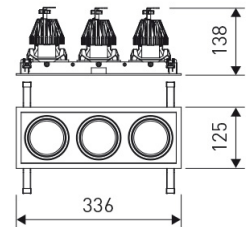

Dimensions

Product dimensions (mm)	125 x 336 x 134
Packing dimensions (mm)	135 x 346 x 144
Net weight (g)	3800
Drilling hole (mm)	110 x 321

Scheme

Scheme

Triple head square downlight with small format from the TROLL family Mini Zas Cardan.

DESCRIPTION

Triple head square downlight with small format from the TROLL family Mini Zas Cardan setting an advanced and innovative thermal balance system through passive dissipation with stable colour temperature of 4000° K (neutral white) optimised to be used as general indoor lighting for offices, hospitals commercial areas or residential & contract spaces. Designed for ceiling recessed installation. Luminaire body made from Lacquered stainless steel sheet with headlights and heat-sinks built in die cast aluminium finished in white. Luminaire is IP20. Luminaire built-in an triple head setting faceted reflector made in high purity aluminium with an angle beam of 40°. Luminaire sets a 13 W LED source with CRI higher than 85 % and a chromatic dispersion lower than 3 SMCD. Luminaire sets a ball joint system which allows 25° in both cardanic axels. Fixture has a luminous flux of 3 x 1146 Lm, with an efficiency of 3 x 73,9 Lm/W and a total consumption of 3 x 15,5 W. The average life for the luminaire is 50000 h (stabilised at a minimum flux of 70 % from the original). Luminaire built-in an auxiliary gear ON/OFF fed at 220-240V; 50/60 Hz.

Product

Real power (W)	3 x 15,5
Real luminous flux (Lm)	3 x 1146
Luminous efficiency (Lm/W)	3 x 73,9
Beam angle (°)	40
Life time (h)	50000
IP	20
Electrical class insulation	Class 2
Operating temperature	from -20°C to 35°C
Electrical feeding	220..240V, 50/60Hz
Colour	White
Energy efficiency class	A