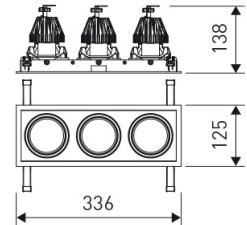

Dimensions	
Product dimensions (mm)	125 x 336 x 134
Packing dimensions (mm)	135 x 346 x 144
Net weight (g)	3800
Drilling hole (mm)	110 x 321

Scheme

Scheme

Triple head square downlight with small format from the TROLL family Mini Zas Cardan.

DESCRIPTION

Triple head square downlight with small format from the TROLL family Mini Zas Cardan setting an advanced and innovative thermal balance system through passive dissipation with stable colour temperature of 4000° K (neutral white) optimised to be used as general indoor lighting for offices, hospitals commercial areas or residential & contract spaces. Designed for ceiling recessed installation. Luminaire body made from Lacquered stainless steel sheet with headlights and heat-sinks built in die cast aluminium finished in white. Luminaire is IP20. Luminaire built-in an triple head setting faceted reflector made in high purity aluminium with an angle beam of 40°. Luminaire sets a 13 W LED source with CRI higher than 85 % and a chromatic dispersion lower than 3 SMCD. Luminaire sets a ball joint system which allows 25° in both cardanic axels. Fixture has a luminous flux of 3 x 1146 Lm, with an efficiency of 3 x 73,9 Lm/W and a total consumption of 3 x 15,5 W. The average life for the luminaire is 50000 h (stabilised at a minimum flux of 70 % from the original). Luminaire built-in an auxiliary gear ON/OFF fed at 220-240V; 50/60 Hz.

Product	
Real power (W)	3 x 15,5
Real luminous flux (Lm)	3 x 1146
Luminous efficiency (Lm/W)	3 x 73,9
Beam angle (°)	40
Life time (h)	50000
IP	20
Electrical class insulation	Class 2
Operating temperature	from -20°C to 35°C
Electrical feeding	220..240V, 50/60Hz
Colour	White
Energy efficiency class	A