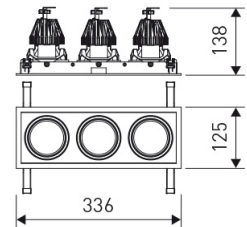

Dimensions	
Product dimensions (mm)	125 x 336 x 134
Packing dimensions (mm)	135 x 346 x 144
Net weight (g)	3800
Drilling hole (mm)	110 x 321

Scheme

Scheme

Triple head square downlight with small format from the TROLL family Mini Zas Cardan.

DESCRIPTION

Triple head square downlight with small format from the TROLL family Mini Zas Cardan setting an advanced and innovative thermal balance system through passive dissipation with stable colour temperature of 4000° K (neutral white) optimised to be used as general indoor lighting for offices, hospitals commercial areas or residential & contract spaces. Designed for ceiling recessed installation. Luminaire body made from Lacquered stainless steel sheet with headlights and heat-sinks built in die cast aluminium finished in white. Luminaire is IP20. Luminaire built-in an triple head setting faceted reflector made in high purity aluminium with an angle beam of 40°. Luminaire sets a 13 W LED source with CRI higher than 85 % and a chromatic dispersion lower than 3 SMCD. Luminaire sets a ball joint system which allows 25° in both cardanic axels. Fixture has a luminous flux of 3 x 1146 Lm, with an efficiency of 3 x 73,9 Lm/W and a total consumption of 3 x 15,5 W. The average life for the luminaire is 50000 h (stabilised at a minimum flux of 70 % from the original). Luminaire built-in an auxiliary gear ON/OFF fed at 220-240V; 50/60 Hz.

Product	
Real power (W)	3 x 15,5
Real luminous flux (Lm)	3 x 1146
Luminous efficiency (Lm/W)	3 x 73,9
Beam angle (°)	40
Life time (h)	50000
IP	20
Electrical class insulation	Class 2
Operating temperature	from -20°C to 35°C
Electrical feeding	220..240V, 50/60Hz
Colour	White
Energy efficiency class	A