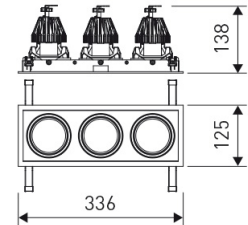

Dimensions	
Product dimensions (mm)	125 x 336 x 134
Packing dimensions (mm)	135 x 346 x 144
Net weight (g)	3800
Drilling hole (mm)	110 x 321

Scheme	
Scheme	

Triple head square downlight with small format from the TROLL family Mini Zas Cardan.

DESCRIPTION

Triple head square downlight with small format from the TROLL family Mini Zas Cardan setting an advanced and innovative thermal balance system through passive dissipation with stable colour temperature of 4000° K (neutral white) optimised to be used as general indoor lighting for offices, hospitals commercial areas or residential & contract spaces. Designed for ceiling recessed installation. Luminaire body made from Lacquered stainless steel sheet with headlights and heat-sinks built in die cast aluminium finished in white. Luminaire is IP20. Luminaire built-in an triple head setting faceted reflector made in high purity aluminium with an angle beam of 40°. Luminaire sets a 13 W LED source with CRI higher than 85 % and a chromatic dispersion lower than 3 SMCD. Luminaire sets a ball joint system which allows 25° in both cardanic axels. Fixture has a luminous flux of 3 x 1146 Lm, with an efficiency of 3 x 73,9 Lm/W and a total consumption of 3 x 15,5 W. The average life for the luminaire is 50000 h (stabilised at a minimum flux of 70 % from the original). Luminaire built-in an auxiliary gear ON/OFF fed at 220-240V; 50/60 Hz.

Product	
Real power (W)	3 x 15,5
Real luminous flux (Lm)	3 x 1146
Luminous efficiency (Lm/W)	3 x 73,9
Beam angle (°)	40
Life time (h)	50000
IP	20
Electrical class insulation	Class 2
Operating temperature	from -20°C to 35°C
Electrical feeding	220..240V, 50/60Hz
Colour	White
Energy efficiency class	A