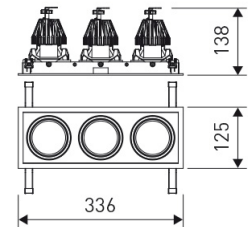

Dimensions	
Product dimensions (mm)	125 x 336 x 134
Packing dimensions (mm)	135 x 346 x 144
Net weight (g)	3800
Drilling hole (mm)	110 x 321

Scheme

Scheme

Triple head square downlight with small format from the TROLL family Mini Zas Cardan.

DESCRIPTION

Triple head square downlight with small format from the TROLL family Mini Zas Cardan setting an advanced and innovative thermal balance system through passive dissipation with stable colour temperature of 3000° K (warm white) optimised to be used as general indoor lighting for offices, hospitals commercial areas or residential & contract spaces. Designed for ceiling recessed installation. Luminaire body made from Lacquered stainless steel sheet with headlights and heat-sinks built in die cast aluminium finished in black. Luminaire is IP20. Luminaire built-in an triple head setting faceted reflector made in high purity aluminium with an angle beam of 20°. Luminaire sets a 13 W LED source with CRI higher than 85 % and a chromatic dispersion lower than 3 SMCD. Luminaire sets a ball joint system which allows 25° in both cardanic axels. Fixture has a luminous flux of 3 x 2108 Lm, with an efficiency of 3 x 72,7 Lm/W and a total consumption of 3 x 29 W. The average life for the luminaire is 50000 h (stabilised at a minimum flux of 70 % from the original). Luminaire built-in an auxiliary gear ON/OFF fed at 220-240V; 50/60 Hz.

Product

Real power (W)	3 x 29
Real luminous flux (Lm)	3 x 2108
Luminous efficiency (Lm/W)	3 x 72,7
Beam angle (°)	25
Life time (h)	50000
IP	20
Electrical class insulation	Class 2
Operating temperature	from -20°C to 35°C
Electrical feeding	220..240V, 50/60Hz
Colour	Black
Energy efficiency class	A