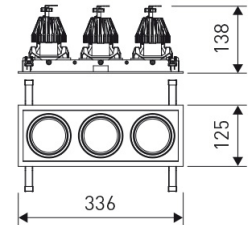

Dimensions	
Product dimensions (mm)	125 x 336 x 134
Packing dimensions (mm)	135 x 346 x 144
Net weight (g)	3800
Drilling hole (mm)	110 x 321

Scheme

Scheme

Triple head square downlight with small format from the TROLL family Mini Zas Cardan.

DESCRIPTION

Triple head square downlight with small format from the TROLL family Mini Zas Cardan setting an advanced and innovative thermal balance system through passive dissipation with stable colour temperature of 3000° K (warm white) optimised to be used as general indoor lighting for offices, hospitals commercial areas or residential & contract spaces. Designed for ceiling recessed installation. Luminaire body made from Lacquered stainless steel sheet with headlights and heat-sinks built in die cast aluminium finished in black. Luminaire is IP20. Luminaire built-in an triple head setting faceted reflector made in high purity aluminium with an angle beam of 20°. Luminaire sets a 13 W LED source with CRI higher than 85 % and a chromatic dispersion lower than 3 SMCD. Luminaire sets a ball joint system which allows 25° in both cardanic axels. Fixture has a luminous flux of 3 x 2108 Lm, with an efficiency of 3 x 72,7 Lm/W and a total consumption of 3 x 29 W. The average life for the luminaire is 50000 h (stabilised at a minimum flux of 70 % from the original). Luminaire built-in an auxiliary gear ON/OFF fed at 220-240V; 50/60 Hz.

Product	
Real power (W)	3 x 29
Real luminous flux (Lm)	3 x 2108
Luminous efficiency (Lm/W)	3 x 72,7
Beam angle (°)	25
Life time (h)	50000
IP	20
Electrical class insulation	Class 2
Operating temperature	from -20°C to 35°C
Electrical feeding	220..240V, 50/60Hz
Colour	Black
Energy efficiency class	A