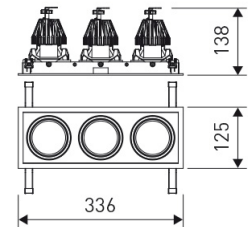

Triple head square downlight with small format from the TROLL family Mini Zas Cardan.

DESCRIPTION

Triple head square downlight with small format from the TROLL family Mini Zas Cardan setting an advanced and innovative thermal balance system through passive dissipation with stable colour temperature of 3000° K (warm white) optimised to be used as general indoor lighting for offices, hospitals commercial areas or residential & contract spaces. Designed for ceiling recessed installation. Luminaire body made from Lacquered stainless steel sheet with headlights and heat-sinks built in die cast aluminium finished in black. Luminaire is IP20. Luminaire built-in an triple head setting faceted reflector made in high purity aluminium with an angle beam of 20°. Luminaire sets a 13 W LED source with CRI higher than 85 % and a chromatic dispersion lower than 3 SMCD. Luminaire sets a ball joint system which allows 25° in both cardanic axels. Fixture has a luminous flux of 3 x 2108 Lm, with an efficiency of 3 x 72,7 Lm/W and a total consumption of 3 x 29 W. The average life for the luminaire is 50000 h (stabilised at a minimum flux of 70 % from the original). Luminaire built-in an auxiliary gear ON/OFF fed at 220-240V; 50/60 Hz.

Product	
Real power (W)	3 x 29
Real luminous flux (Lm)	3 x 2108
Luminous efficiency (Lm/W)	3 x 72,7
Beam angle (°)	25
Life time (h)	50000
IP	20
Electrical class insulation	Class 2
Operating temperature	from -20°C to 35°C
Electrical feeding	220..240V, 50/60Hz
Colour	Black
Energy efficiency class	A

Control gear

Control gear included	Yes
Control gear	Electronic Control Gear
Factor de potencia	0,99

Light source

Light source included	Yes
Light source	Led
Nominal power (W)	3 x 25
Nominal luminous flux (Lm)	3 x 3400
Average life time (h)	50000
Colour temperature (K)	3000
Colour consistency (SDCM)	3
CRI	80

Photometry

Item code	11.1518.6831.04
Product type	IN
Category	Recessed Downlights
Family	Zas
Subfamily	Mn Zas Cardan
Materials	Luminaire body made from Lacquered stainless steel sheet with headlights and heat-sinks built in die cast aluminium.
Optical system	Luminaire built-in a triple head setting faceted reflector made in high purity aluminium.
Installation instructions	Luminaire designed for ceiling recessed installation.
Pictograms