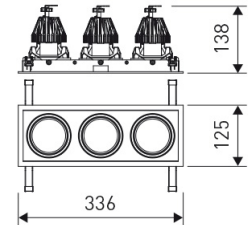

Dimensions

Product dimensions (mm)	125 x 336 x 134
Packing dimensions (mm)	135 x 346 x 144
Net weight (g)	3800
Drilling hole (mm)	110 x 321

Scheme

Scheme

Triple head square downlight with small format from the TROLL family Mini Zas Cardan.

DESCRIPTION

Triple head square downlight with small format from the TROLL family Mini Zas Cardan setting an advanced and innovative thermal balance system through passive dissipation with stable colour temperature of 3000° K (warm white) optimised to be used as general indoor lighting for offices, hospitals commercial areas or residential & contract spaces. Designed for ceiling recessed installation. Luminaire body made from Lacquered stainless steel sheet with headlights and heat-sinks built in die cast aluminium finished in grey. Luminaire is IP20. Luminaire built-in an triple head setting faceted reflector made in high purity aluminium with an angle beam of 20°. Luminaire sets a 25 W LED source with CRI higher than 85 % and a chromatic dispersion lower than 3 SMCD. Luminaire sets a ball joint system which allows 25° in both cardanic axels. Fixture has a luminous flux of 3 x 2108 Lm, with an efficiency of 3 x 72,7 Lm/W and a total consumption of 3 x 29 W. The average life for the luminaire is 50000 h (stabilised at a minimum flux of 70 % from the original). Luminaire built-in an auxiliary gear ON/OFF fed at 220-240V; 50/60 Hz.

Product

Real power (W)	3 x 29
Real luminous flux (Lm)	3 x 2108
Luminous efficiency (Lm/W)	3 x 72,7
Beam angle (°)	25
Life time (h)	50000
IP	20
Electrical class insulation	Class 2
Operating temperature	from -20°C to 35°C
Electrical feeding	220..240V, 50/60Hz
Colour	Grey
Energy efficiency class	A