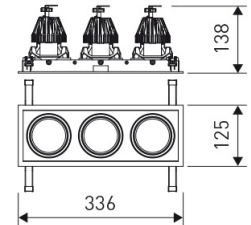

Dimensions

Product dimensions (mm)	125 x 336 x 134
Packing dimensions (mm)	135 x 346 x 144
Net weight (g)	3800
Drilling hole (mm)	110 x 321

Scheme

Scheme

Triple head square downlight with small format from the TROLL family Mini Zas Cardan.

DESCRIPTION

Triple head square downlight with small format from the TROLL family Mini Zas Cardan setting an advanced and innovative thermal balance system through passive dissipation with stable colour temperature of 3000° K (warm white) optimised to be used as general indoor lighting for offices, hospitals commercial areas or residential & contract spaces. Designed for ceiling recessed installation. Luminaire body made from Lacquered stainless steel sheet with headlights and heat-sinks built in die cast aluminium finished in grey. Luminaire is IP20. Luminaire built-in an triple head setting faceted reflector made in high purity aluminium with an angle beam of 20°. Luminaire sets a 25 W LED source with CRI higher than 85 % and a chromatic dispersion lower than 3 SMCD. Luminaire sets a ball joint system which allows 25° in both cardanic axels. Fixture has a luminous flux of 3 x 2108 Lm, with an efficiency of 3 x 72,7 Lm/W and a total consumption of 3 x 29 W. The average life for the luminaire is 50000 h (stabilised at a minimum flux of 70 % from the original). Luminaire built-in an auxiliary gear ON/OFF fed at 220-240V; 50/60 Hz.

Product

Real power (W)	3 x 29
Real luminous flux (Lm)	3 x 2108
Luminous efficiency (Lm/W)	3 x 72,7
Beam angle (°)	25
Life time (h)	50000
IP	20
Electrical class insulation	Class 2
Operating temperature	from -20°C to 35°C
Electrical feeding	220..240V, 50/60Hz
Colour	Grey
Energy efficiency class	A