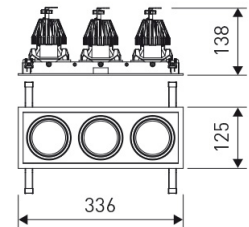

Dimensions

Product dimensions (mm)	125 x 336 x 134
Packing dimensions (mm)	135 x 346 x 144
Net weight (g)	3800
Drilling hole (mm)	110 x 321

Scheme

Scheme

Triple head square downlight with small format from the TROLL family Mini Zas Cardan.

DESCRIPTION

Triple head square downlight with small format from the TROLL family Mini Zas Cardan setting an advanced and innovative thermal balance system through passive dissipation with stable colour temperature of 3000° K (warm white) optimised to be used as general indoor lighting for offices, hospitals commercial areas or residential & contract spaces. Designed for ceiling recessed installation. Luminaire body made from Lacquered stainless steel sheet with headlights and heat-sinks built in die cast aluminium finished in grey. Luminaire is IP20. Luminaire built-in an triple head setting faceted reflector made in high purity aluminium with an angle beam of 20°. Luminaire sets a 25 W LED source with CRI higher than 85 % and a chromatic dispersion lower than 3 SMCD. Luminaire sets a ball joint system which allows 25° in both cardanic axels. Fixture has a luminous flux of 3 x 2108 Lm, with an efficiency of 3 x 72,7 Lm/W and a total consumption of 3 x 29 W. The average life for the luminaire is 50000 h (stabilised at a minimum flux of 70 % from the original). Luminaire built-in an auxiliary gear ON/OFF fed at 220-240V; 50/60 Hz.

Product

Real power (W)	3 x 29
Real luminous flux (Lm)	3 x 2108
Luminous efficiency (Lm/W)	3 x 72,7
Beam angle (°)	25
Life time (h)	50000
IP	20
Electrical class insulation	Class 2
Operating temperature	from -20°C to 35°C
Electrical feeding	220..240V, 50/60Hz
Colour	Grey
Energy efficiency class	A