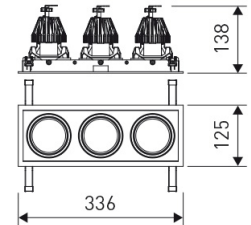

Dimensions	
Product dimensions (mm)	125 x 336 x 134
Packing dimensions (mm)	135 x 346 x 144
Net weight (g)	3800
Drilling hole (mm)	110 x 321

Scheme

Scheme

Triple head square downlight with small format from the TROLL family Mini Zas Cardan.

DESCRIPTION

Triple head square downlight with small format from the TROLL family Mini Zas Cardan setting an advanced and innovative thermal balance system through passive dissipation with stable colour temperature of 3000° K (warm white) optimised to be used as general indoor lighting for offices, hospitals commercial areas or residential & contract spaces. Designed for ceiling recessed installation. Luminaire body made from Lacquered stainless steel sheet with headlights and heat-sinks built in die cast aluminium finished in black. Luminaire is IP20. Luminaire built-in an triple head setting faceted reflector made in high purity aluminium with an angle beam of 40°. Luminaire sets a 25 W LED source with CRI higher than 85 % and a chromatic dispersion lower than 3 SMCD. Luminaire sets a ball joint system which allows 25° in both cardanic axels. Fixture has a luminous flux of 3 x 2047 Lm, with an efficiency of 3 x 70,6 Lm/W and a total consumption of 3 x 29 W. The average life for the luminaire is 50000 h (stabilised at a minimum flux of 70 % from the original). Luminaire built-in an auxiliary gear ON/OFF fed at 220-240V; 50/60 Hz.

Product	
Real power (W)	3 x 29
Real luminous flux (Lm)	3 x 2047
Luminous efficiency (Lm/W)	3 x 70,6
Beam angle (°)	40
Life time (h)	50000
IP	20
Electrical class insulation	Class 2
Operating temperature	from -20°C to 35°C
Electrical feeding	220..240V, 50/60Hz
Colour	Black
Energy efficiency class	A