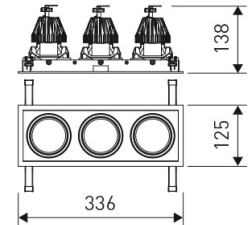

Dimensions

| | |
|-------------------------|-----------------|
| Product dimensions (mm) | 125 x 336 x 134 |
| Packing dimensions (mm) | 135 x 346 x 144 |
| Net weight (g) | 3800 |
| Drilling hole (mm) | 110 x 321 |

Scheme

Scheme

Triple head square downlight with small format from the TROLL family Mini Zas Cardan.

DESCRIPTION

Triple head square downlight with small format from the TROLL family Mini Zas Cardan setting an advanced and innovative thermal balance system through passive dissipation with stable colour temperature of 3000° K (warm white) optimised to be used as general indoor lighting for offices, hospitals commercial areas or residential & contract spaces. Designed for ceiling recessed installation. Luminaire body made from Lacquered stainless steel sheet with headlights and heat-sinks built in die cast aluminium finished in black. Luminaire is IP20. Luminaire built-in an triple head setting faceted reflector made in high purity aluminium with an angle beam of 40°. Luminaire sets a 25 W LED source with CRI higher than 85 % and a chromatic dispersion lower than 3 SMCD. Luminaire sets a ball joint system which allows 25° in both cardanic axels. Fixture has a luminous flux of 3 x 2047 Lm, with an efficiency of 3 x 70,6 Lm/W and a total consumption of 3 x 29 W. The average life for the luminaire is 50000 h (stabilised at a minimum flux of 70 % from the original). Luminaire built-in an auxiliary gear ON/OFF fed at 220-240V; 50/60 Hz.

Product

| | |
|-----------------------------|--------------------|
| Real power (W) | 3 x 29 |
| Real luminous flux (Lm) | 3 x 2047 |
| Luminous efficiency (Lm/W) | 3 x 70,6 |
| Beam angle (°) | 40 |
| Life time (h) | 50000 |
| IP | 20 |
| Electrical class insulation | Class 2 |
| Operating temperature | from -20°C to 35°C |
| Electrical feeding | 220..240V, 50/60Hz |
| Colour | Black |
| Energy efficiency class | A |