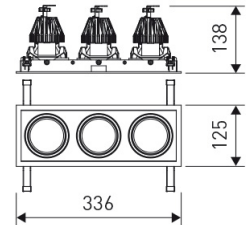

Dimensions	
Product dimensions (mm)	125 x 336 x 134
Packing dimensions (mm)	135 x 346 x 144
Net weight (g)	3800
Drilling hole (mm)	110 x 321

Scheme

Scheme

Triple head square downlight with small format from the TROLL family Mini Zas Cardan.

DESCRIPTION

Triple head square downlight with small format from the TROLL family Mini Zas Cardan setting an advanced and innovative thermal balance system through passive dissipation with stable colour temperature of 3000° K (warm white) optimised to be used as general indoor lighting for offices, hospitals commercial areas or residential & contract spaces. Designed for ceiling recessed installation. Luminaire body made from Lacquered stainless steel sheet with headlights and heat-sinks built in die cast aluminium finished in black. Luminaire is IP20. Luminaire built-in an triple head setting faceted reflector made in high purity aluminium with an angle beam of 40°. Luminaire sets a 25 W LED source with CRI higher than 85 % and a chromatic dispersion lower than 3 SMCD. Luminaire sets a ball joint system which allows 25° in both cardanic axels. Fixture has a luminous flux of 3 x 2047 Lm, with an efficiency of 3 x 70,6 Lm/W and a total consumption of 3 x 29 W. The average life for the luminaire is 50000 h (stabilised at a minimum flux of 70 % from the original). Luminaire built-in an auxiliary gear ON/OFF fed at 220-240V; 50/60 Hz.

Product	
Real power (W)	3 x 29
Real luminous flux (Lm)	3 x 2047
Luminous efficiency (Lm/W)	3 x 70,6
Beam angle (°)	40
Life time (h)	50000
IP	20
Electrical class insulation	Class 2
Operating temperature	from -20°C to 35°C
Electrical feeding	220..240V, 50/60Hz
Colour	Black
Energy efficiency class	A

Control gear

Control gear included	Yes
Control gear	Electronic Control Gear
Factor de potencia	0,99

Light source

Light source included	Yes
Light source	Led
Nominal power (W)	3 x 25
Nominal luminous flux (Lm)	3 x 3400
Average life time (h)	50000
Colour temperature (K)	3000
Colour consistency (SDCM)	3
CRI	80