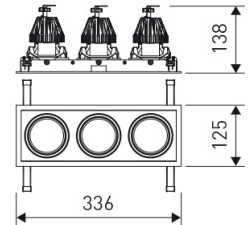

Dimensions	
Product dimensions (mm)	125 x 336 x 134
Packing dimensions (mm)	135 x 346 x 144
Net weight (g)	3800
Drilling hole (mm)	110 x 321

Scheme

Scheme

Triple head square downlight with small format from the TROLL family Mini Zas Cardan.

DESCRIPTION

Triple head square downlight with small format from the TROLL family Mini Zas Cardan setting an advanced and innovative thermal balance system through passive dissipation with stable colour temperature of 3000° K (warm white) optimised to be used as general indoor lighting for offices, hospitals commercial areas or residential & contract spaces. Designed for ceiling recessed installation. Luminaire body made from Lacquered stainless steel sheet with headlights and heat-sinks built in die cast aluminium finished in black. Luminaire is IP20. Luminaire built-in an triple head setting faceted reflector made in high purity aluminium with an angle beam of 40°. Luminaire sets a 25 W LED source with CRI higher than 85 % and a chromatic dispersion lower than 3 SMCD. Luminaire sets a ball joint system which allows 25° in both cardanic axels. Fixture has a luminous flux of 3 x 2047 Lm, with an efficiency of 3 x 70,6 Lm/W and a total consumption of 3 x 29 W. The average life for the luminaire is 50000 h (stabilised at a minimum flux of 70 % from the original). Luminaire built-in an auxiliary gear ON/OFF fed at 220-240V; 50/60 Hz.

Product	
Real power (W)	3 x 29
Real luminous flux (Lm)	3 x 2047
Luminous efficiency (Lm/W)	3 x 70,6
Beam angle (°)	40
Life time (h)	50000
IP	20
Electrical class insulation	Class 2
Operating temperature	from -20°C to 35°C
Electrical feeding	220..240V, 50/60Hz
Colour	Black
Energy efficiency class	A