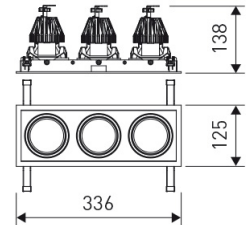

Dimensions	
Product dimensions (mm)	125 x 336 x 134
Packing dimensions (mm)	135 x 346 x 144
Net weight (g)	3800
Drilling hole (mm)	110 x 321

Scheme

Scheme

Triple head square downlight with small format from the TROLL family Mini Zas Cardan.

DESCRIPTION

Triple head square downlight with small format from the TROLL family Mini Zas Cardan setting an advanced and innovative thermal balance system through passive dissipation with stable colour temperature of 3000° K (warm white) optimised to be used as general indoor lighting for offices, hospitals commercial areas or residential & contract spaces. Designed for ceiling recessed installation. Luminaire body made from Lacquered stainless steel sheet with headlights and heat-sinks built in die cast aluminium finished in grey. Luminaire is IP20. Luminaire built-in an triple head setting faceted reflector made in high purity aluminium with an angle beam of 40°. Luminaire sets a 25 W LED source with CRI higher than 85 % and a chromatic dispersion lower than 3 SMCD. Luminaire sets a ball joint system which allows 25° in both cardanic axels. Fixture has a luminous flux of 3 x 2047 Lm, with an efficiency of 3 x 70,6 Lm/W and a total consumption of 3 x 29 W. The average life for the luminaire is 50000 h (stabilised at a minimum flux of 70 % from the original). Luminaire built-in an auxiliary gear ON/OFF fed at 220-240V; 50/60 Hz.

Product	
Real power (W)	3 x 29
Real luminous flux (Lm)	3 x 2047
Luminous efficiency (Lm/W)	3 x 70,6
Beam angle (°)	40
Life time (h)	50000
IP	20
Electrical class insulation	Class 2
Operating temperature	from -20°C to 35°C
Electrical feeding	220..240V, 50/60Hz
Colour	Grey
Energy efficiency class	A

Control gear

Control gear included	Yes
Control gear	Electronic Control Gear
Factor de potencia	0,99

Light source

Light source included	Yes
Light source	Led
Nominal power (W)	3 x 25
Nominal luminous flux (Lm)	3 x 3400
Average life time (h)	50000
Colour temperature (K)	3000
Colour consistency (SDCM)	3
CRI	80