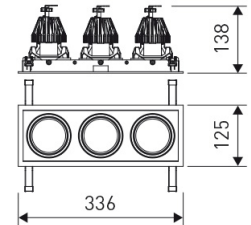

Dimensions	
Product dimensions (mm)	125 x 336 x 134
Packing dimensions (mm)	135 x 346 x 144
Net weight (g)	3800
Drilling hole (mm)	110 x 321

Scheme

Scheme

Triple square head downlight with small format from the TROLL family Mini Zas Cardan.

DESCRIPTION

Triple square head downlight with small format from the TROLL family Mini Zas Cardan setting an advanced and innovative thermal balance system through passive dissipation with stable colour temperature of 4000° K (neutral white) optimised to be used as general indoor lighting for offices, hospitals commercial areas or residential & contract spaces. Designed for ceiling recessed installation. Luminaire body made from Lacquered stainless steel sheet with headlights and heat-sinks built in die cast aluminium finished in black. Luminaire is IP20. Luminaire built-in an triple head setting faceted reflector made in high purity aluminium with an angle beam of 20°. Luminaire sets a 25 W LED source with CRI higher than 85 % and a chromatic dispersion lower than 3 SMCD. Luminaire sets a ball joint system which allows 25° in both cardanic axels. Fixture has a luminous flux of 3 x 2258 Lm, with an efficiency of 3 x 77,9 Lm/W and a total consumption of 3 x 29 W. The average life for the luminaire is 50000 h (stabilised at a minimum flux of 70 % from the original). Luminaire built-in an auxiliary gear ON/OFF fed at 220-240V; 50/60 Hz.

Product	
Real power (W)	3 x 29
Real luminous flux (Lm)	3 x 2258
Luminous efficiency (Lm/W)	3 x 77,9
Beam angle (°)	25
Life time (h)	50000
IP	20
Electrical class insulation	Class 2
Operating temperature	from -20°C to 35°C
Electrical feeding	220..240V, 50/60Hz
Colour	Black
Energy efficiency class	A