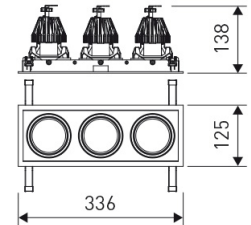

Dimensions	
Product dimensions (mm)	125 x 336 x 134
Packing dimensions (mm)	135 x 346 x 144
Net weight (g)	3800
Drilling hole (mm)	110 x 321

Scheme

Scheme

Triple square head downlight with small format from the TROLL family Mini Zas Cardan.

DESCRIPTION

Triple square head downlight with small format from the TROLL family Mini Zas Cardan setting an advanced and innovative thermal balance system through passive dissipation with stable colour temperature of 4000° K (neutral white) optimised to be used as general indoor lighting for offices, hospitals commercial areas or residential & contract spaces. Designed for ceiling recessed installation. Luminaire body made from Lacquered stainless steel sheet with headlights and heat-sinks built in die cast aluminium finished in black. Luminaire is IP20. Luminaire built-in an triple head setting faceted reflector made in high purity aluminium with an angle beam of 20°. Luminaire sets a 25 W LED source with CRI higher than 85 % and a chromatic dispersion lower than 3 SMCD. Luminaire sets a ball joint system which allows 25° in both cardanic axels. Fixture has a luminous flux of 3 x 2258 Lm, with an efficiency of 3 x 77,9 Lm/W and a total consumption of 3 x 29 W. The average life for the luminaire is 50000 h (stabilised at a minimum flux of 70 % from the original). Luminaire built-in an auxiliary gear ON/OFF fed at 220-240V; 50/60 Hz.

Product

Real power (W)	3 x 29
Real luminous flux (Lm)	3 x 2258
Luminous efficiency (Lm/W)	3 x 77,9
Beam angle (°)	25
Life time (h)	50000
IP	20
Electrical class insulation	Class 2
Operating temperature	from -20°C to 35°C
Electrical feeding	220..240V, 50/60Hz
Colour	Black
Energy efficiency class	A