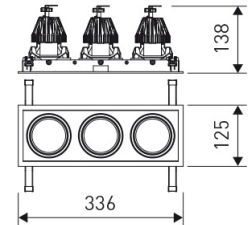

Dimensions

Product dimensions (mm)	125 x 336 x 134
Packing dimensions (mm)	135 x 346 x 144
Net weight (g)	3800
Drilling hole (mm)	110 x 321

Scheme

Scheme

Triple square head downlight with small format from the TROLL family Mini Zas Cardan.

DESCRIPTION

Triple square head downlight with small format from the TROLL family Mini Zas Cardan setting an advanced and innovative thermal balance system through passive dissipation with stable colour temperature of 4000° K (neutral white) optimised to be used as general indoor lighting for offices, hospitals commercial areas or residential & contract spaces. Designed for ceiling recessed installation. Luminaire body made from Lacquered stainless steel sheet with headlights and heat-sinks built in die cast aluminium finished in black. Luminaire is IP20. Luminaire built-in an triple head setting faceted reflector made in high purity aluminium with an angle beam of 20°. Luminaire sets a 25 W LED source with CRI higher than 85 % and a chromatic dispersion lower than 3 SMCD. Luminaire sets a ball joint system which allows 25° in both cardanic axels. Fixture has a luminous flux of 3 x 2258 Lm, with an efficiency of 3 x 77,9 Lm/W and a total consumption of 3 x 29 W. The average life for the luminaire is 50000 h (stabilised at a minimum flux of 70 % from the original). Luminaire built-in an auxiliary gear ON/OFF fed at 220-240V; 50/60 Hz.

Product

Real power (W)	3 x 29
Real luminous flux (Lm)	3 x 2258
Luminous efficiency (Lm/W)	3 x 77,9
Beam angle (°)	25
Life time (h)	50000
IP	20
Electrical class insulation	Class 2
Operating temperature	from -20°C to 35°C
Electrical feeding	220..240V, 50/60Hz
Colour	Black
Energy efficiency class	A