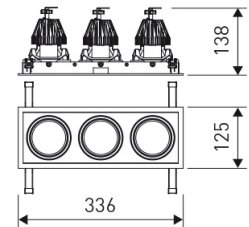

Dimensions	
Product dimensions (mm)	125 x 336 x 134
Packing dimensions (mm)	135 x 346 x 144
Net weight (g)	3800
Drilling hole (mm)	110 x 321

Scheme

Scheme

Triple square head downlight with small format from the TROLL family Mini Zas Cardan.

DESCRIPTION

Triple square head downlight with small format from the TROLL family Mini Zas Cardan setting an advanced and innovative thermal balance system through passive dissipation with stable colour temperature of 4000° K (neutral white) optimised to be used as general indoor lighting for offices, hospitals commercial areas or residential & contract spaces. Designed for ceiling recessed installation. Luminaire body made from Lacquered stainless steel sheet with headlights and heat-sinks built in die cast aluminium finished in grey. Luminaire is IP20. Luminaire built-in an triple head setting faceted reflector made in high purity aluminium with an angle beam of 20°. Luminaire sets a 25 W LED source with CRI higher than 85 % and a chromatic dispersion lower than 3 SMCD. Luminaire sets a ball joint system which allows 25° in both cardanic axels. Fixture has a luminous flux of 3 x 2258 Lm, with an efficiency of 3 x 77,9 Lm/W and a total consumption of 3 x 29 W. The average life for the luminaire is 50000 h (stabilised at a minimum flux of 70 % from the original). Luminaire built-in an auxiliary gear ON/OFF fed at 220-240V; 50/60 Hz.

Product	
Real power (W)	3 x 29
Real luminous flux (Lm)	3 x 2258
Luminous efficiency (Lm/W)	3 x 77,9
Beam angle (°)	25
Life time (h)	50000
IP	20
Electrical class insulation	Class 2
Operating temperature	from -20°C to 35°C
Electrical feeding	220..240V, 50/60Hz
Colour	Grey
Energy efficiency class	A