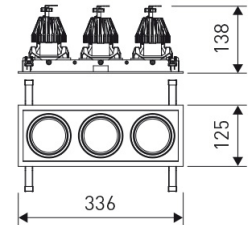

Dimensions	
Product dimensions (mm)	125 x 336 x 134
Packing dimensions (mm)	135 x 346 x 144
Net weight (g)	3800
Drilling hole (mm)	110 x 321

Scheme

Scheme

Triple square head downlight with small format from the TROLL family Mini Zas Cardan.

DESCRIPTION

Triple square head downlight with small format from the TROLL family Mini Zas Cardan setting an advanced and innovative thermal balance system through passive dissipation with stable colour temperature of 4000° K (neutral white) optimised to be used as general indoor lighting for offices, hospitals commercial areas or residential & contract spaces. Designed for ceiling recessed installation. Luminaire body made from Lacquered stainless steel sheet with headlights and heat-sinks built in die cast aluminium finished in grey. Luminaire is IP20. Luminaire built-in an triple head setting faceted reflector made in high purity aluminium with an angle beam of 20°. Luminaire sets a 25 W LED source with CRI higher than 85 % and a chromatic dispersion lower than 3 SMCD. Luminaire sets a ball joint system which allows 25° in both cardanic axels. Fixture has a luminous flux of 3 x 2258 Lm, with an efficiency of 3 x 77,9 Lm/W and a total consumption of 3 x 29 W. The average life for the luminaire is 50000 h (stabilised at a minimum flux of 70 % from the original). Luminaire built-in an auxiliary gear ON/OFF fed at 220-240V; 50/60 Hz.

Product

Real power (W)	3 x 29
Real luminous flux (Lm)	3 x 2258
Luminous efficiency (Lm/W)	3 x 77,9
Beam angle (°)	25
Life time (h)	50000
IP	20
Electrical class insulation	Class 2
Operating temperature	from -20°C to 35°C
Electrical feeding	220..240V, 50/60Hz
Colour	Grey
Energy efficiency class	A