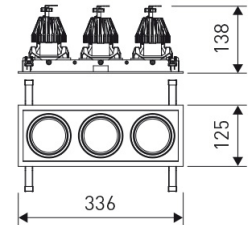

Dimensions	
Product dimensions (mm)	125 x 336 x 134
Packing dimensions (mm)	135 x 346 x 144
Net weight (g)	3800
Drilling hole (mm)	110 x 321

Scheme

Scheme

Triple square head downlight with small format from the TROLL family Mini Zas Cardan.

DESCRIPTION

Triple square head downlight with small format from the TROLL family Mini Zas Cardan setting an advanced and innovative thermal balance system through passive dissipation with stable colour temperature of 4000° K (neutral white) optimised to be used as general indoor lighting for offices, hospitals commercial areas or residential & contract spaces. Designed for ceiling recessed installation. Luminaire body made from Lacquered stainless steel sheet with headlights and heat-sinks built in die cast aluminium finished in grey. Luminaire is IP20. Luminaire built-in an triple head setting faceted reflector made in high purity aluminium with an angle beam of 20°. Luminaire sets a 25 W LED source with CRI higher than 85 % and a chromatic dispersion lower than 3 SMCD. Luminaire sets a ball joint system which allows 25° in both cardanic axels. Fixture has a luminous flux of 3 x 2258 Lm, with an efficiency of 3 x 77,9 Lm/W and a total consumption of 3 x 29 W. The average life for the luminaire is 50000 h (stabilised at a minimum flux of 70 % from the original). Luminaire built-in an auxiliary gear ON/OFF fed at 220-240V; 50/60 Hz.

Product	
Real power (W)	3 x 29
Real luminous flux (Lm)	3 x 2258
Luminous efficiency (Lm/W)	3 x 77,9
Beam angle (°)	25
Life time (h)	50000
IP	20
Electrical class insulation	Class 2
Operating temperature	from -20°C to 35°C
Electrical feeding	220..240V, 50/60Hz
Colour	Grey
Energy efficiency class	A