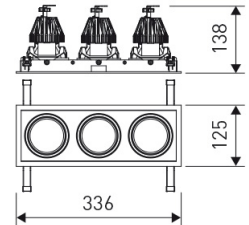

Dimensions

Product dimensions (mm)	125 x 336 x 134
Packing dimensions (mm)	135 x 346 x 144
Net weight (g)	3800
Drilling hole (mm)	110 x 321

Scheme

Scheme

Triple square head downlight with small format from the TROLL family Mini Zas Cardan.

DESCRIPTION

Triple square head downlight with small format from the TROLL family Mini Zas Cardan setting an advanced and innovative thermal balance system through passive dissipation with stable colour temperature of 4000° K (neutral white) optimised to be used as general indoor lighting for offices, hospitals commercial areas or residential & contract spaces. Designed for ceiling recessed installation. Luminaire body made from Lacquered stainless steel sheet with headlights and heat-sinks built in die cast aluminium finished in white. Luminaire is IP20. Luminaire built-in an triple head setting faceted reflector made in high purity aluminium with an angle beam of 20°. Luminaire sets a 25 W LED source with CRI higher than 85 % and a chromatic dispersion lower than 3 SMCD. Luminaire sets a ball joint system which allows 25° in both cardanic axels. Fixture has a luminous flux of 3 x 2258 Lm, with an efficiency of 3 x 77,9 Lm/W and a total consumption of 3 x 29 W. The average life for the luminaire is 50000 h (stabilised at a minimum flux of 70 % from the original). Luminaire built-in an auxiliary gear ON/OFF fed at 220-240V; 50/60 Hz.

Product

Real power (W)	3 x 29
Real luminous flux (Lm)	3 x 2258
Luminous efficiency (Lm/W)	3 x 77,9
Beam angle (°)	25
Life time (h)	50000
IP	20
Electrical class insulation	Class 2
Operating temperature	from -20°C to 35°C
Electrical feeding	220..240V, 50/60Hz
Colour	White
Energy efficiency class	A