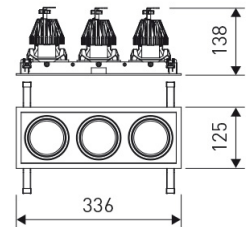

Dimensions	
Product dimensions (mm)	125 x 336 x 134
Packing dimensions (mm)	135 x 346 x 144
Net weight (g)	3800
Drilling hole (mm)	110 x 321

Scheme

Scheme

Triple square head downlight with small format from the TROLL family Mini Zas Cardan.

DESCRIPTION

Triple square head downlight with small format from the TROLL family Mini Zas Cardan setting an advanced and innovative thermal balance system through passive dissipation with stable colour temperature of 4000° K (neutral white) optimised to be used as general indoor lighting for offices, hospitals commercial areas or residential & contract spaces. Designed for ceiling recessed installation. Luminaire body made from Lacquered stainless steel sheet with headlights and heat-sinks built in die cast aluminium finished in white. Luminaire is IP20. Luminaire built-in an triple head setting faceted reflector made in high purity aluminium with an angle beam of 20°. Luminaire sets a 25 W LED source with CRI higher than 85 % and a chromatic dispersion lower than 3 SMCD. Luminaire sets a ball joint system which allows 25° in both cardanic axels. Fixture has a luminous flux of 3 x 2258 Lm, with an efficiency of 3 x 77,9 Lm/W and a total consumption of 3 x 29 W. The average life for the luminaire is 50000 h (stabilised at a minimum flux of 70 % from the original). Luminaire built-in an auxiliary gear ON/OFF fed at 220-240V; 50/60 Hz.

Product	
Real power (W)	3 x 29
Real luminous flux (Lm)	3 x 2258
Luminous efficiency (Lm/W)	3 x 77,9
Beam angle (°)	25
Life time (h)	50000
IP	20
Electrical class insulation	Class 2
Operating temperature	from -20°C to 35°C
Electrical feeding	220..240V, 50/60Hz
Colour	White
Energy efficiency class	A