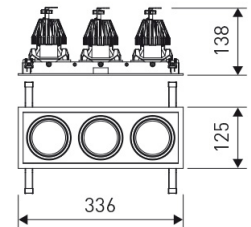

Dimensions	
Product dimensions (mm)	125 x 336 x 134
Packing dimensions (mm)	135 x 346 x 144
Net weight (g)	3800
Drilling hole (mm)	110 x 321

Scheme

Scheme

Triple square head downlight with small format from the TROLL family Mini Zas Cardan.

DESCRIPTION

Triple square head downlight with small format from the TROLL family Mini Zas Cardan setting an advanced and innovative thermal balance system through passive dissipation with stable colour temperature of 4000° K (neutral white) optimised to be used as general indoor lighting for offices, hospitals commercial areas or residential & contract spaces. Designed for ceiling recessed installation. Luminaire body made from Lacquered stainless steel sheet with headlights and heat-sinks built in die cast aluminium finished in white. Luminaire is IP20. Luminaire built-in an triple head setting faceted reflector made in high purity aluminium with an angle beam of 20°. Luminaire sets a 25 W LED source with CRI higher than 85 % and a chromatic dispersion lower than 3 SMCD. Luminaire sets a ball joint system which allows 25° in both cardanic axels. Fixture has a luminous flux of 3 x 2258 Lm, with an efficiency of 3 x 77,9 Lm/W and a total consumption of 3 x 29 W. The average life for the luminaire is 50000 h (stabilised at a minimum flux of 70 % from the original). Luminaire built-in an auxiliary gear ON/OFF fed at 220-240V; 50/60 Hz.

Product	
Real power (W)	3 x 29
Real luminous flux (Lm)	3 x 2258
Luminous efficiency (Lm/W)	3 x 77,9
Beam angle (°)	25
Life time (h)	50000
IP	20
Electrical class insulation	Class 2
Operating temperature	from -20°C to 35°C
Electrical feeding	220..240V, 50/60Hz
Colour	White
Energy efficiency class	A