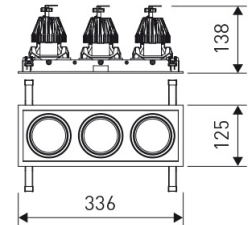

Dimensions	
Product dimensions (mm)	125 x 336 x 134
Packing dimensions (mm)	135 x 346 x 144
Net weight (g)	3800
Drilling hole (mm)	110 x 321

Scheme

Scheme

Triple square head downlight with small format from the TROLL family Mini Zas Cardan.

DESCRIPTION

Triple square head downlight with small format from the TROLL family Mini Zas Cardan setting an advanced and innovative thermal balance system through passive dissipation with stable colour temperature of 4000° K (neutral white) optimised to be used as general indoor lighting for offices, hospitals commercial areas or residential & contract spaces. Designed for ceiling recessed installation. Luminaire body made from Lacquered stainless steel sheet with headlights and heat-sinks built in die cast aluminium finished in black. Luminaire is IP20. Luminaire built-in an triple head setting faceted reflector made in high purity aluminium with an angle beam of 40°. Luminaire sets a 25 W LED source with CRI higher than 85 % and a chromatic dispersion lower than 3 SMCD. Luminaire sets a ball joint system which allows 25° in both cardanic axels. Fixture has a luminous flux of 3 x 2200 Lm, with an efficiency of 3 x 75,9 Lm/W and a total consumption of 3 x 29 W. The average life for the luminaire is 50000 h (stabilised at a minimum flux of 70 % from the original). Luminaire built-in an auxiliary gear ON/OFF fed at 220-240V; 50/60 Hz.

Product	
Real power (W)	3 x 29
Real luminous flux (Lm)	3 x 2200
Luminous efficiency (Lm/W)	3 x 75,9
Beam angle (°)	40
Life time (h)	50000
IP	20
Electrical class insulation	Class 2
Operating temperature	from -20°C to 35°C
Electrical feeding	220..240V, 50/60Hz
Colour	Black
Energy efficiency class	A