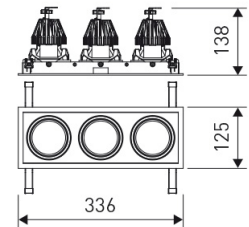

Triple square head downlight with small format from the TROLL family Mini Zas Cardan.

DESCRIPTION

Triple square head downlight with small format from the TROLL family Mini Zas Cardan setting an advanced and innovative thermal balance system through passive dissipation with stable colour temperature of 4000° K (neutral white) optimised to be used as general indoor lighting for offices, hospitals commercial areas or residential & contract spaces. Designed for ceiling recessed installation. Luminaire body made from Lacquered stainless steel sheet with headlights and heat-sinks built in die cast aluminium finished in black. Luminaire is IP20. Luminaire built-in an triple head setting faceted reflector made in high purity aluminium with an angle beam of 40°. Luminaire sets a 25 W LED source with CRI higher than 85 % and a chromatic dispersion lower than 3 SMCD. Luminaire sets a ball joint system which allows 25° in both cardanic axels. Fixture has a luminous flux of 3 x 2200 Lm, with an efficiency of 3 x 75,9 Lm/W and a total consumption of 3 x 29 W. The average life for the luminaire is 50000 h (stabilised at a minimum flux of 70 % from the original). Luminaire built-in an auxiliary gear ON/OFF fed at 220-240V; 50/60 Hz.

Product	
Real power (W)	3 x 29
Real luminous flux (Lm)	3 x 2200
Luminous efficiency (Lm/W)	3 x 75,9
Beam angle (°)	40
Life time (h)	50000
IP	20
Electrical class insulation	Class 2
Operating temperature	from -20°C to 35°C
Electrical feeding	220..240V, 50/60Hz
Colour	Black
Energy efficiency class	A

Control gear

Control gear included	Yes
Control gear	Electronic Control Gear
Factor de potencia	0,99

Light source

Light source included	Yes
Light source	Led
Nominal power (W)	3 x 25
Nominal luminous flux (Lm)	3 x 3500
Average life time (h)	50000
Colour temperature (K)	4000
Colour consistency (SDCM)	3
CRI	80

Photometry

Item code	11.1518.6842.04
Product type	IN
Category	Recessed Downlights
Family	Zas
Subfamily	Mn Zas Cardan
Materials	Luminaire body made from Lacquered stainless steel sheet with headlights and heat-sinks built in die cast aluminium.
Optical system	Luminaire built-in a triple head setting faceted reflector made in high purity aluminium.
Installation instructions	Luminaire designed for ceiling recessed installation.

Pictograms