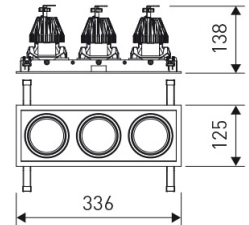

Dimensions	
Product dimensions (mm)	125 x 336 x 134
Packing dimensions (mm)	135 x 346 x 144
Net weight (g)	3800
Drilling hole (mm)	110 x 321

Scheme

Scheme

Triple square head downlight with small format from the TROLL family Mini Zas Cardan.

DESCRIPTION

Triple square head downlight with small format from the TROLL family Mini Zas Cardan setting an advanced and innovative thermal balance system through passive dissipation with stable colour temperature of 4000° K (neutral white) optimised to be used as general indoor lighting for offices, hospitals commercial areas or residential & contract spaces. Designed for ceiling recessed installation. Luminaire body made from Lacquered stainless steel sheet with headlights and heat-sinks built in die cast aluminium finished in black. Luminaire is IP20. Luminaire built-in an triple head setting faceted reflector made in high purity aluminium with an angle beam of 40°. Luminaire sets a 25 W LED source with CRI higher than 85 % and a chromatic dispersion lower than 3 SMCD. Luminaire sets a ball joint system which allows 25° in both cardanic axels. Fixture has a luminous flux of 3 x 2200 Lm, with an efficiency of 3 x 75,9 Lm/W and a total consumption of 3 x 29 W. The average life for the luminaire is 50000 h (stabilised at a minimum flux of 70 % from the original). Luminaire built-in an auxiliary gear ON/OFF fed at 220-240V; 50/60 Hz.

Product

Real power (W)	3 x 29
Real luminous flux (Lm)	3 x 2200
Luminous efficiency (Lm/W)	3 x 75,9
Beam angle (°)	40
Life time (h)	50000
IP	20
Electrical class insulation	Class 2
Operating temperature	from -20°C to 35°C
Electrical feeding	220..240V, 50/60Hz
Colour	Black
Energy efficiency class	A