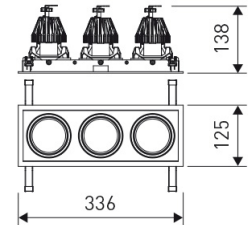

Dimensions

Product dimensions (mm)	125 x 336 x 134
Packing dimensions (mm)	135 x 346 x 144
Net weight (g)	3800
Drilling hole (mm)	110 x 321

Scheme

Scheme

Triple square head downlight with small format from the TROLL family Mini Zas Cardan.

DESCRIPTION

Triple square head downlight with small format from the TROLL family Mini Zas Cardan setting an advanced and innovative thermal balance system through passive dissipation with stable colour temperature of 4000° K (neutral white) optimised to be used as general indoor lighting for offices, hospitals commercial areas or residential & contract spaces. Designed for ceiling recessed installation. Luminaire body made from Lacquered stainless steel sheet with headlights and heat-sinks built in die cast aluminium finished in black. Luminaire is IP20. Luminaire built-in an triple head setting faceted reflector made in high purity aluminium with an angle beam of 40°. Luminaire sets a 25 W LED source with CRI higher than 85 % and a chromatic dispersion lower than 3 SMCD. Luminaire sets a ball joint system which allows 25° in both cardanic axels. Fixture has a luminous flux of 3 x 2200 Lm, with an efficiency of 3 x 75,9 Lm/W and a total consumption of 3 x 29 W. The average life for the luminaire is 50000 h (stabilised at a minimum flux of 70 % from the original). Luminaire built-in an auxiliary gear ON/OFF fed at 220-240V; 50/60 Hz.

Product

Real power (W)	3 x 29
Real luminous flux (Lm)	3 x 2200
Luminous efficiency (Lm/W)	3 x 75,9
Beam angle (°)	40
Life time (h)	50000
IP	20
Electrical class insulation	Class 2
Operating temperature	from -20°C to 35°C
Electrical feeding	220..240V, 50/60Hz
Colour	Black
Energy efficiency class	A