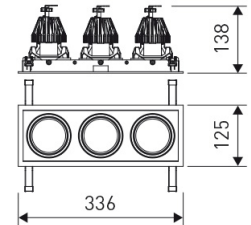

Dimensions	
Product dimensions (mm)	125 x 336 x 134
Packing dimensions (mm)	135 x 346 x 144
Net weight (g)	3800
Drilling hole (mm)	110 x 321

Scheme

Scheme

Triple square head downlight with small format from the TROLL family Mini Zas Cardan.

DESCRIPTION

Triple square head downlight with small format from the TROLL family Mini Zas Cardan setting an advanced and innovative thermal balance system through passive dissipation with stable colour temperature of 4000° K (neutral white) optimised to be used as general indoor lighting for offices, hospitals commercial areas or residential & contract spaces. Designed for ceiling recessed installation. Luminaire body made from Lacquered stainless steel sheet with headlights and heat-sinks built in die cast aluminium finished in grey. Luminaire is IP20. Luminaire built-in an triple head setting faceted reflector made in high purity aluminium with an angle beam of 40°. Luminaire sets a 25 W LED source with CRI higher than 85 % and a chromatic dispersion lower than 3 SMCD. Luminaire sets a ball joint system which allows 25° in both cardanic axels. Fixture has a luminous flux of 3 x 2200 Lm, with an efficiency of 3 x 75,9 Lm/W and a total consumption of 3 x 29 W. The average life for the luminaire is 50000 h (stabilised at a minimum flux of 70 % from the original). Luminaire built-in an auxiliary gear ON/OFF fed at 220-240V; 50/60 Hz.

Product	
Real power (W)	3 x 29
Real luminous flux (Lm)	3 x 2200
Luminous efficiency (Lm/W)	3 x 75,9
Beam angle (°)	40
Life time (h)	50000
IP	20
Electrical class insulation	Class 2
Operating temperature	from -20°C to 35°C
Electrical feeding	220..240V, 50/60Hz
Colour	Grey
Energy efficiency class	A