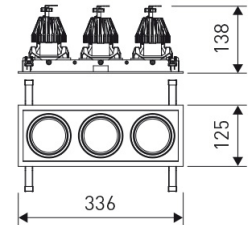

Dimensions	
Product dimensions (mm)	125 x 336 x 134
Packing dimensions (mm)	135 x 346 x 144
Net weight (g)	3800
Drilling hole (mm)	110 x 321

Scheme

Scheme

Triple square head downlight with small format from the TROLL family Mini Zas Cardan.

DESCRIPTION

Triple square head downlight with small format from the TROLL family Mini Zas Cardan setting an advanced and innovative thermal balance system through passive dissipation with stable colour temperature of 4000° K (neutral white) optimised to be used as general indoor lighting for offices, hospitals commercial areas or residential & contract spaces. Designed for ceiling recessed installation. Luminaire body made from Lacquered stainless steel sheet with headlights and heat-sinks built in die cast aluminium finished in grey. Luminaire is IP20. Luminaire built-in an triple head setting faceted reflector made in high purity aluminium with an angle beam of 40°. Luminaire sets a 25 W LED source with CRI higher than 85 % and a chromatic dispersion lower than 3 SMCD. Luminaire sets a ball joint system which allows 25° in both cardanic axels. Fixture has a luminous flux of 3 x 2200 Lm, with an efficiency of 3 x 75,9 Lm/W and a total consumption of 3 x 29 W. The average life for the luminaire is 50000 h (stabilised at a minimum flux of 70 % from the original). Luminaire built-in an auxiliary gear ON/OFF fed at 220-240V; 50/60 Hz.

Product	
Real power (W)	3 x 29
Real luminous flux (Lm)	3 x 2200
Luminous efficiency (Lm/W)	3 x 75,9
Beam angle (°)	40
Life time (h)	50000
IP	20
Electrical class insulation	Class 2
Operating temperature	from -20°C to 35°C
Electrical feeding	220..240V, 50/60Hz
Colour	Grey
Energy efficiency class	A