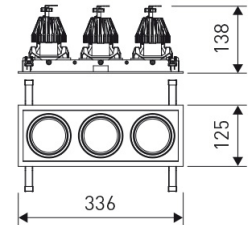

Dimensions	
Product dimensions (mm)	125 x 336 x 134
Packing dimensions (mm)	135 x 346 x 144
Net weight (g)	3800
Drilling hole (mm)	110 x 321

Scheme

Scheme

Triple square head downlight with small format from the TROLL family Mini Zas Cardan.

DESCRIPTION

Triple square head downlight with small format from the TROLL family Mini Zas Cardan setting an advanced and innovative thermal balance system through passive dissipation with stable colour temperature of 4000° K (neutral white) optimised to be used as general indoor lighting for offices, hospitals commercial areas or residential & contract spaces. Designed for ceiling recessed installation. Luminaire body made from Lacquered stainless steel sheet with headlights and heat-sinks built in die cast aluminium finished in grey. Luminaire is IP20. Luminaire built-in an triple head setting faceted reflector made in high purity aluminium with an angle beam of 40°. Luminaire sets a 25 W LED source with CRI higher than 85 % and a chromatic dispersion lower than 3 SMCD. Luminaire sets a ball joint system which allows 25° in both cardanic axels. Fixture has a luminous flux of 3 x 2200 Lm, with an efficiency of 3 x 75,9 Lm/W and a total consumption of 3 x 29 W. The average life for the luminaire is 50000 h (stabilised at a minimum flux of 70 % from the original). Luminaire built-in an auxiliary gear ON/OFF fed at 220-240V; 50/60 Hz.

Product

Real power (W)	3 x 29
Real luminous flux (Lm)	3 x 2200
Luminous efficiency (Lm/W)	3 x 75,9
Beam angle (°)	40
Life time (h)	50000
IP	20
Electrical class insulation	Class 2
Operating temperature	from -20°C to 35°C
Electrical feeding	220..240V, 50/60Hz
Colour	Grey
Energy efficiency class	A