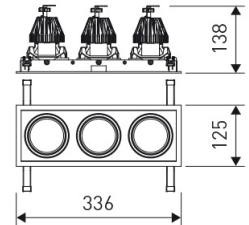

Dimensions	
Product dimensions (mm)	125 x 336 x 134
Packing dimensions (mm)	135 x 346 x 144
Net weight (g)	3800
Drilling hole (mm)	110 x 321

Scheme

Scheme

Triple square head downlight with small format from the TROLL family Mini Zas Cardan.

DESCRIPTION

Triple square head downlight with small format from the TROLL family Mini Zas Cardan setting an advanced and innovative thermal balance system through passive dissipation with stable colour temperature of 4000° K (neutral white) optimised to be used as general indoor lighting for offices, hospitals commercial areas or residential & contract spaces. Designed for ceiling recessed installation. Luminaire body made from Lacquered stainless steel sheet with headlights and heat-sinks built in die cast aluminium finished in grey. Luminaire is IP20. Luminaire built-in an triple head setting faceted reflector made in high purity aluminium with an angle beam of 40°. Luminaire sets a 25 W LED source with CRI higher than 85 % and a chromatic dispersion lower than 3 SMCD. Luminaire sets a ball joint system which allows 25° in both cardanic axels. Fixture has a luminous flux of 3 x 2200 Lm, with an efficiency of 3 x 75,9 Lm/W and a total consumption of 3 x 29 W. The average life for the luminaire is 50000 h (stabilised at a minimum flux of 70 % from the original). Luminaire built-in an auxiliary gear ON/OFF fed at 220-240V; 50/60 Hz.

Product	
Real power (W)	3 x 29
Real luminous flux (Lm)	3 x 2200
Luminous efficiency (Lm/W)	3 x 75,9
Beam angle (°)	40
Life time (h)	50000
IP	20
Electrical class insulation	Class 2
Operating temperature	from -20°C to 35°C
Electrical feeding	220..240V, 50/60Hz
Colour	Grey
Energy efficiency class	A