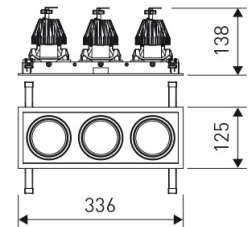

Triple square head downlight with small format from the TROLL family Mini Zas Cardan.

DESCRIPTION

Triple square head downlight with small format from the TROLL family Mini Zas Cardan setting an advanced and innovative thermal balance system through passive dissipation with stable colour temperature of 4000° K (neutral white) optimised to be used as general indoor lighting for offices, hospitals commercial areas or residential & contract spaces. Designed for ceiling recessed installation. Luminaire body made from Lacquered stainless steel sheet with headlights and heat-sinks built in die cast aluminium finished in grey. Luminaire is IP20. Luminaire built-in an triple head setting faceted reflector made in high purity aluminium with an angle beam of 40°. Luminaire sets a 25 W LED source with CRI higher than 85 % and a chromatic dispersion lower than 3 SMCD. Luminaire sets a ball joint system which allows 25° in both cardanic axels. Fixture has a luminous flux of 3 x 2200 Lm, with an efficiency of 3 x 75,9 Lm/W and a total consumption of 3 x 29 W. The average life for the luminaire is 50000 h (stabilised at a minimum flux of 70 % from the original). Luminaire built-in an auxiliary gear ON/OFF fed at 220-240V; 50/60 Hz.

Product

Real power (W)	3 x 29
Real luminous flux (Lm)	3 x 2200
Luminous efficiency (Lm/W)	3 x 75,9
Beam angle (°)	40
Life time (h)	50000
IP	20
Electrical class insulation	Class 2
Operating temperature	from -20°C to 35°C
Electrical feeding	220..240V, 50/60Hz
Colour	Grey
Energy efficiency class	A

Control gear

Control gear included	Yes
Control gear	Electronic Control Gear
Factor de potencia	0,99

Light source

Light source included	Yes
Light source	Led
Nominal power (W)	3 x 25
Nominal luminous flux (Lm)	3 x 3500
Average life time (h)	50000
Colour temperature (K)	4000
Colour consistency (SDCM)	3
CRI	80

Photometry

Item code	11.1518.6842.21
Product type	IN
Category	Recessed Downlights
Family	Zas
Subfamily	Mn Zas Cardan
Materials	Luminaire body made from Lacquered stainless steel sheet with headlights and heat-sinks built in die cast aluminium.
Optical system	Luminaire built-in a triple head setting faceted reflector made in high purity aluminium.
Installation instructions	Luminaire designed for ceiling recessed installation.

Pictograms