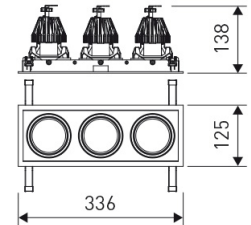

Dimensions	
Product dimensions (mm)	125 x 336 x 134
Packing dimensions (mm)	135 x 346 x 144
Net weight (g)	3800
Drilling hole (mm)	110 x 321

## DESCRIPTION

Triple square head downlight with small format from the TROLL family Mini Zas Cardan setting an advanced and innovative thermal balance system through passive dissipation with stable colour temperature of 4000° K (neutral white) optimised to be used as general indoor lighting for offices, hospitals commercial areas or residential & contract spaces. Designed for ceiling recessed installation. Luminaire body made from Lacquered stainless steel sheet with headlights and heat-sinks built in die cast aluminium finished in grey. Luminaire is IP20. Luminaire built-in an triple head setting faceted reflector made in high purity aluminium with an angle beam of 40°. Luminaire sets a 25 W LED source with CRI higher than 85 % and a chromatic dispersion lower than 3 SMCD. Luminaire sets a ball joint system which allows 25° in both cardanic axels. Fixture has a luminous flux of 3 x 2200 Lm, with an efficiency of 3 x 75,9 Lm/W and a total consumption of 3 x 29 W. The average life for the luminaire is 50000 h (stabilised at a minimum flux of 70 % from the original). Luminaire built-in an auxiliary gear ON/OFF fed at 220-240V; 50/60 Hz.