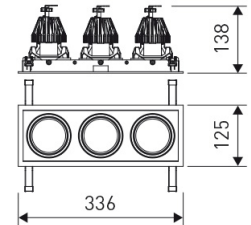

Triple square head downlight with small format from the TROLL family Mini Zas Cardan.

DESCRIPTION

Triple square head downlight with small format from the TROLL family Mini Zas Cardan setting an advanced and innovative thermal balance system through passive dissipation with stable colour temperature of 4000° K (neutral white) optimised to be used as general indoor lighting for offices, hospitals commercial areas or residential & contract spaces. Designed for ceiling recessed installation. Luminaire body made from Lacquered stainless steel sheet with headlights and heat-sinks built in die cast aluminium finished in white. Luminaire is IP20. Luminaire built-in an triple head setting faceted reflector made in high purity aluminium with an angle beam of 40°. Luminaire sets a 25 W LED source with CRI higher than 85 % and a chromatic dispersion lower than 3 SMCD. Luminaire sets a ball joint system which allows 25° in both cardanic axels. Fixture has a luminous flux of 3 x 2200 Lm, with an efficiency of 3 x 75,9 Lm/W and a total consumption of 3 x 29 W. The average life for the luminaire is 50000 h (stabilised at a minimum flux of 70 % from the original). Luminaire built-in an auxiliary gear ON/OFF fed at 220-240V; 50/60 Hz.

Product	
Real power (W)	3 x 29
Real luminous flux (Lm)	3 x 2200
Luminous efficiency (Lm/W)	3 x 75,9
Beam angle (°)	40
Life time (h)	50000
IP	20
Electrical class insulation	Class 2
Operating temperature	from -20°C to 35°C
Electrical feeding	220..240V, 50/60Hz
Colour	White
Energy efficiency class	A

Control gear

Control gear included	Yes
Control gear	Electronic Control Gear
Factor de potencia	0,99

Light source

Light source included	Yes
Light source	Led
Nominal power (W)	3 x 25
Nominal luminous flux (Lm)	3 x 3500
Average life time (h)	50000
Colour temperature (K)	4000
Colour consistency (SDCM)	3
CRI	80

Photometry

Item code	11.1518.6842.33
Product type	IN
Category	Recessed Downlights
Family	Zas
Subfamily	Mn Zas Cardan
Materials	Luminaire body made from Lacquered stainless steel sheet with headlights and heat-sinks built in die cast aluminium.
Optical system	Luminaire built-in a triple head setting faceted reflector made in high purity aluminium.
Installation instructions	Luminaire designed for ceiling recessed installation.

Pictograms