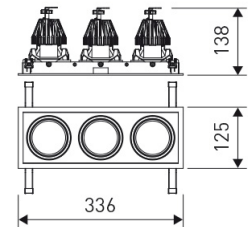

Dimensions	
Product dimensions (mm)	125 x 336 x 134
Packing dimensions (mm)	135 x 346 x 144
Net weight (g)	3800
Drilling hole (mm)	110 x 321

Scheme

Scheme

Triple square head downlight with small format from the TROLL family Mini Zas Cardan.

DESCRIPTION

Triple square head downlight with small format from the TROLL family Mini Zas Cardan setting an advanced and innovative thermal balance system through passive dissipation with stable colour temperature of 4000° K (neutral white) optimised to be used as general indoor lighting for offices, hospitals commercial areas or residential & contract spaces. Designed for ceiling recessed installation. Luminaire body made from Lacquered stainless steel sheet with headlights and heat-sinks built in die cast aluminium finished in white. Luminaire is IP20. Luminaire built-in an triple head setting faceted reflector made in high purity aluminium with an angle beam of 40°. Luminaire sets a 25 W LED source with CRI higher than 85 % and a chromatic dispersion lower than 3 SMCD. Luminaire sets a ball joint system which allows 25° in both cardanic axels. Fixture has a luminous flux of 3 x 2200 Lm, with an efficiency of 3 x 75,9 Lm/W and a total consumption of 3 x 29 W. The average life for the luminaire is 50000 h (stabilised at a minimum flux of 70 % from the original). Luminaire built-in an auxiliary gear ON/OFF fed at 220-240V; 50/60 Hz.

Product	
Real power (W)	3 x 29
Real luminous flux (Lm)	3 x 2200
Luminous efficiency (Lm/W)	3 x 75,9
Beam angle (°)	40
Life time (h)	50000
IP	20
Electrical class insulation	Class 2
Operating temperature	from -20°C to 35°C
Electrical feeding	220..240V, 50/60Hz
Colour	White
Energy efficiency class	A