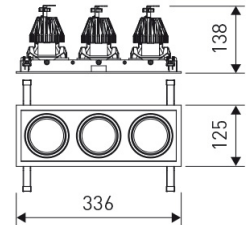

Dimensions	
Product dimensions (mm)	125 x 336 x 134
Packing dimensions (mm)	135 x 346 x 144
Net weight (g)	3800
Drilling hole (mm)	110 x 321

Scheme

Scheme

Triple square head downlight with small format from the TROLL family Mini Zas Cardan.

DESCRIPTION

Triple square head downlight with small format from the TROLL family Mini Zas Cardan setting an advanced and innovative thermal balance system through passive dissipation with stable colour temperature of 4000° K (neutral white) optimised to be used as general indoor lighting for offices, hospitals commercial areas or residential & contract spaces. Designed for ceiling recessed installation. Luminaire body made from Lacquered stainless steel sheet with headlights and heat-sinks built in die cast aluminium finished in white. Luminaire is IP20. Luminaire built-in an triple head setting faceted reflector made in high purity aluminium with an angle beam of 40°. Luminaire sets a 25 W LED source with CRI higher than 85 % and a chromatic dispersion lower than 3 SMCD. Luminaire sets a ball joint system which allows 25° in both cardanic axels. Fixture has a luminous flux of 3 x 2200 Lm, with an efficiency of 3 x 75,9 Lm/W and a total consumption of 3 x 29 W. The average life for the luminaire is 50000 h (stabilised at a minimum flux of 70 % from the original). Luminaire built-in an auxiliary gear ON/OFF fed at 220-240V; 50/60 Hz.

Product	
Real power (W)	3 x 29
Real luminous flux (Lm)	3 x 2200
Luminous efficiency (Lm/W)	3 x 75,9
Beam angle (°)	40
Life time (h)	50000
IP	20
Electrical class insulation	Class 2
Operating temperature	from -20°C to 35°C
Electrical feeding	220..240V, 50/60Hz
Colour	White
Energy efficiency class	A